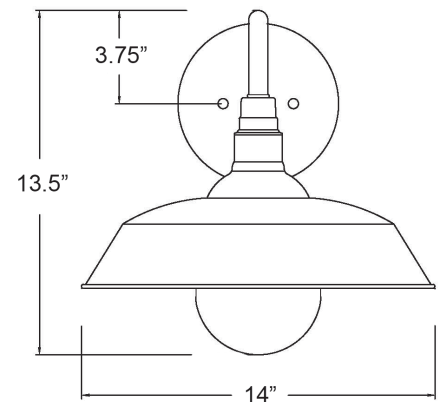

## BURRY 1-LIGHT WALL LANTERN

<b>Description:</b>	Burry 1-Light Wall Lantern
<b>Finish:</b>	Oil-rubbed bronze
<b>Dimensions:</b>	14" Dia. x 13-1/2" H x 18" ext. Height on Center: 3-3/4"
<b>Bulbs:</b>	1-100W Med.
<b>Installed Weight:</b>	
<b>Certification:</b>	cETL / wet location

<b>Material:</b>	Steel and glass
<b>Shade:</b>	NA
<b>Glass:</b>	Clear seeded
<b>Back Plate Dimensions:</b>	6-1/4" Dia.
<b>Chain/Wire:</b>	NA
<b>Additional Finishes:</b>	Antique brass, copper, matte black, satin nickel