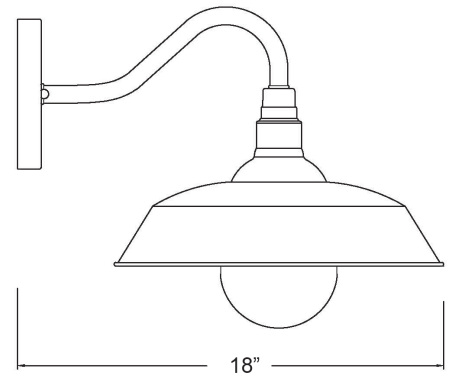

## BURRY 1-LIGHT WALL LANTERN

<b>Description:</b>	Burry 1-Light Wall Lantern
<b>Finish:</b>	Oil-rubbed bronze
<b>Dimensions:</b>	14" Dia. x 13-1/2" H x 18" ext. Height on Center: 3-3/4"
<b>Bulbs:</b>	1-100W Med.
<b>Installed Weight:</b>	
<b>Certification:</b>	cETL / wet location

<b>Material:</b>	Steel and glass
<b>Shade:</b>	NA
<b>Glass:</b>	Clear seeded
<b>Back Plate Dimensions:</b>	6-1/4" Dia.
<b>Chain/Wire:</b>	NA
<b>Additional Finishes:</b>	Antique brass, copper, matte black, satin nickel