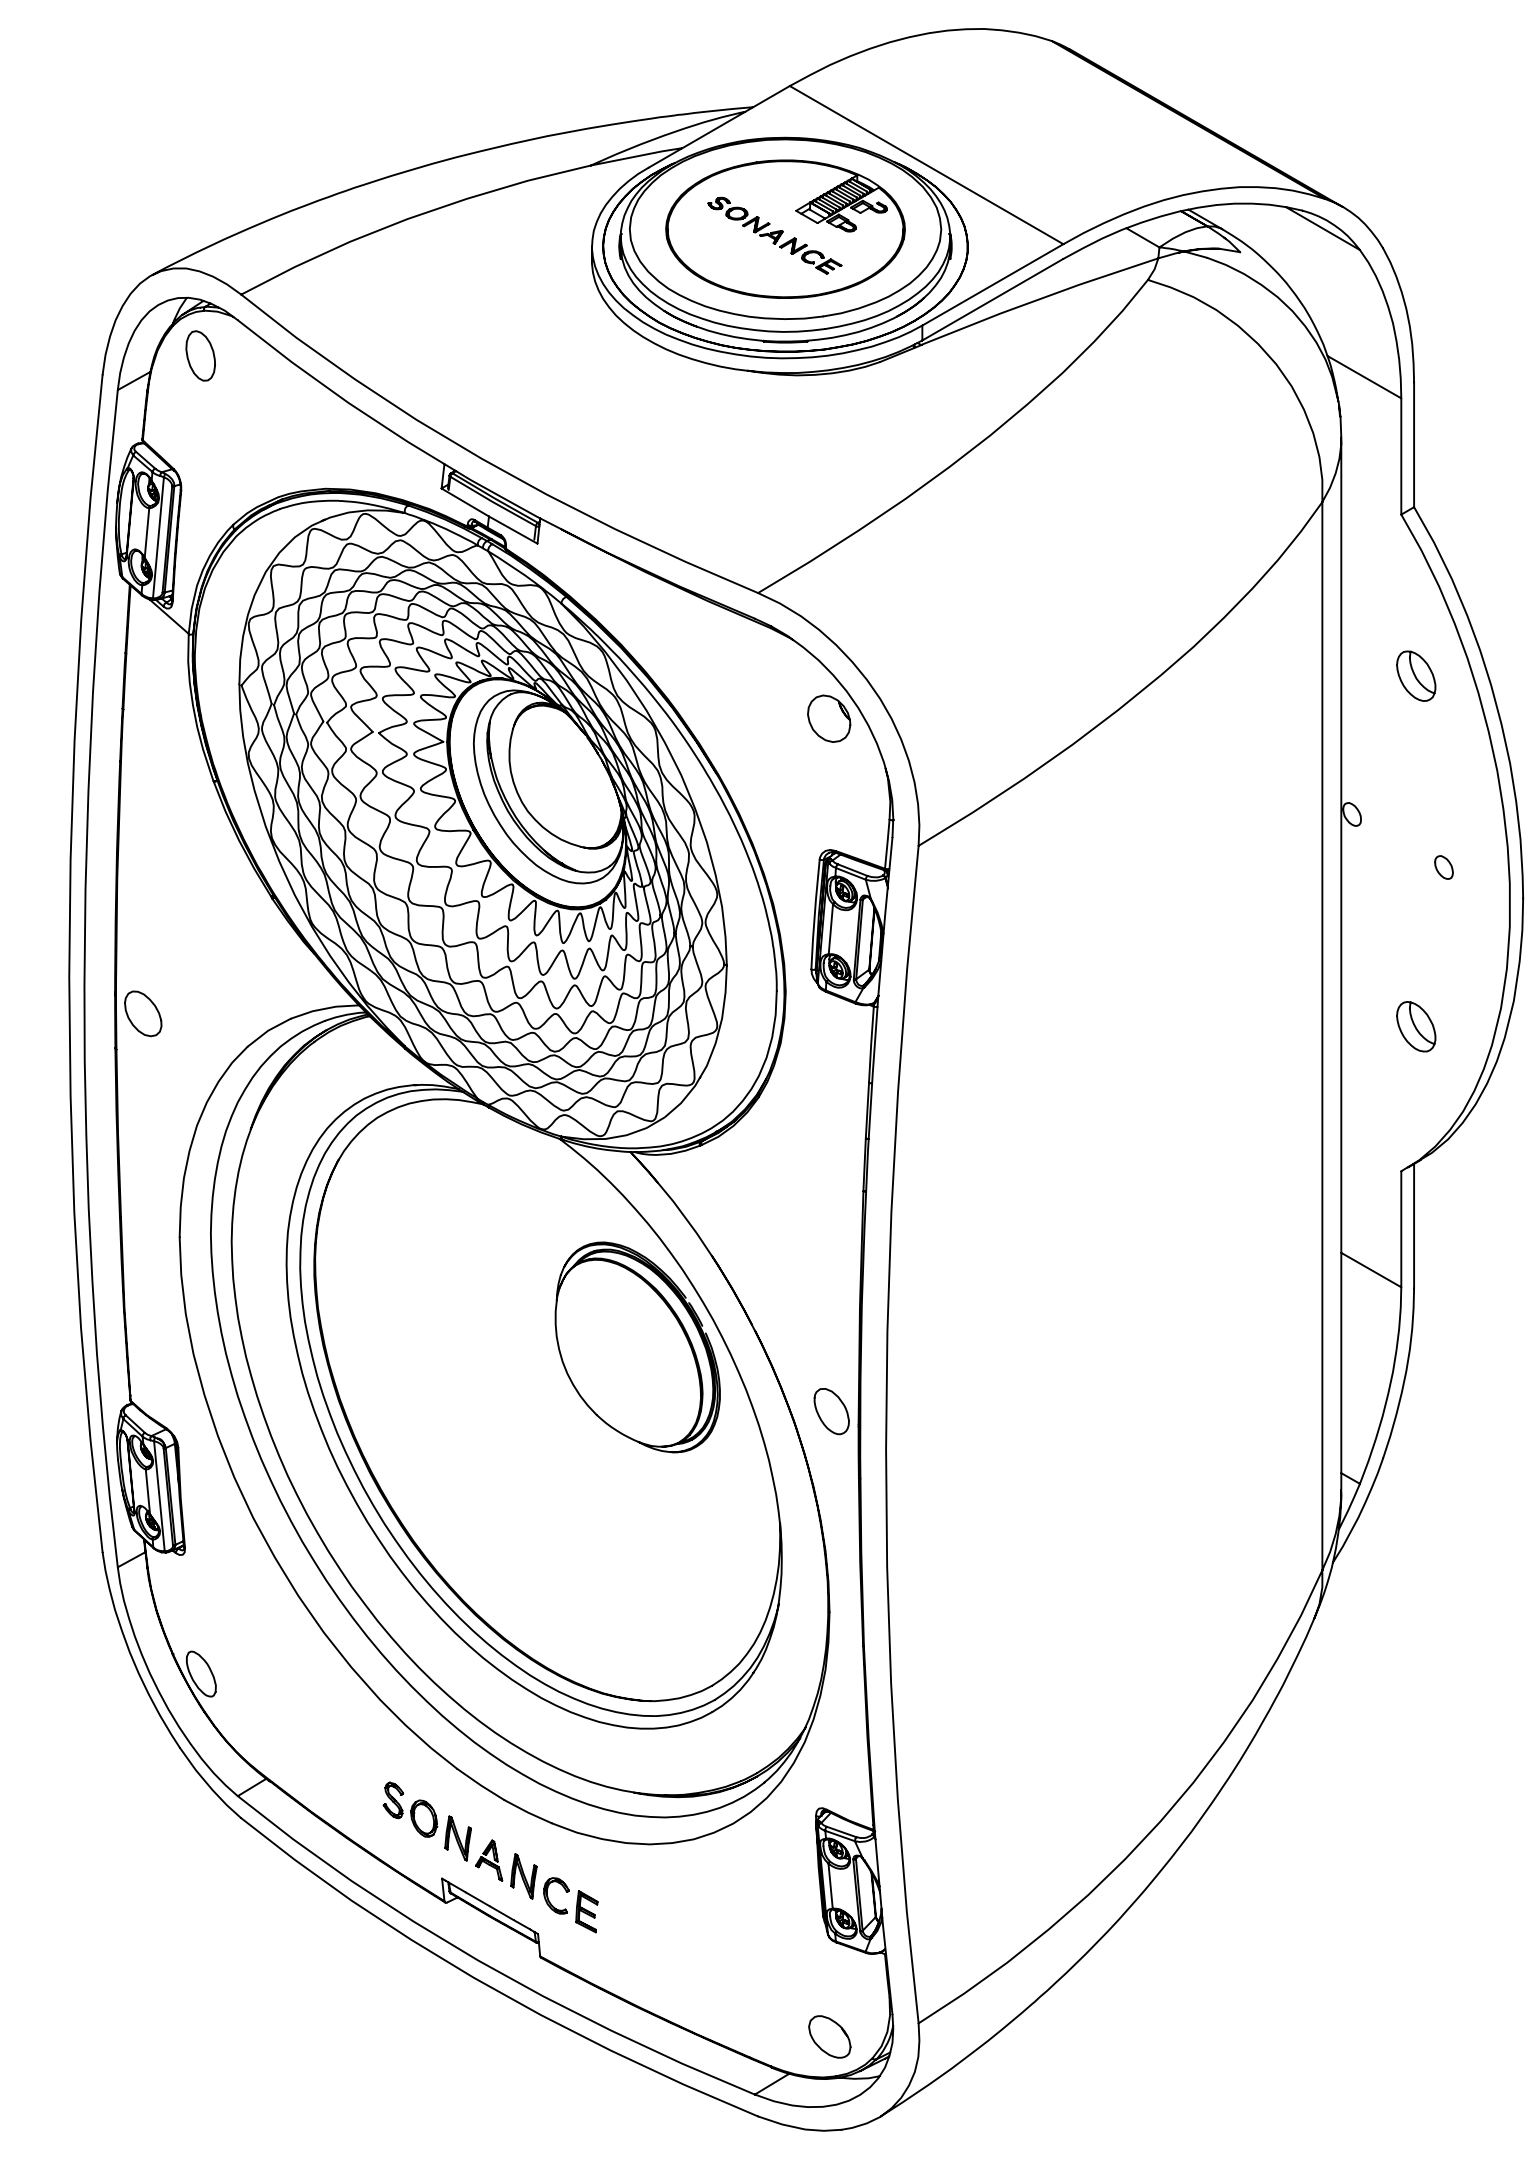

ISOMETRIC

SONANCE 991 Calle Amanecer
 San Clemente, California 92673 USA.
 949 492-7777
 www.sonance.com

MX66 SPEAKER

SCALE: 4 : 5

DRAWN BY: Roy

DRWN - PART NUMBER

REV.

SHEET: 01