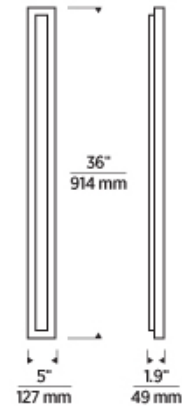

## SPECIFICATIONS

PRIMARY MATERIAL	Aluminum or Brass
SHADE MATERIAL	Acrylic
NET WEIGHT	9 lbs
HEIGHT	36in
WIDTH	1.9in
LENGTH	5in
WET LISTED	
DAMP LISTED	
DRY LISTED	
GENERAL LISTING	ETL Listed
INCLUDES	