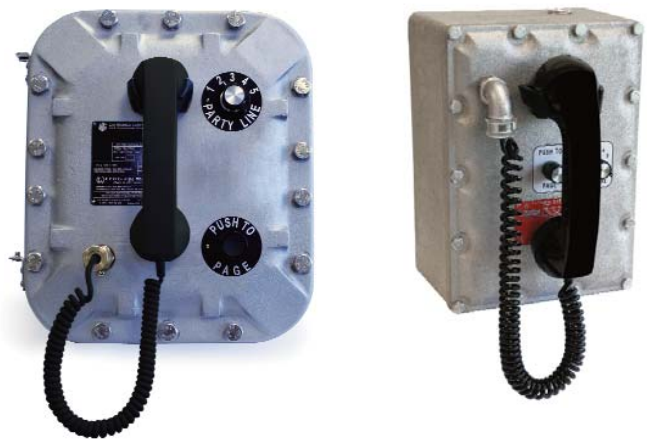

Hazardous Area Stations

For Division 1 / Zone 1 Areas

Features

- **Explosionproof housing**
- **Intrinsically-safe handset**
- **Indoor and outdoor models available**
- **Hazardous area approvals - Listed to CSA, IEC, and ATEX standards***
- **Modular design reduces spare part investment**
- **Noise-cancelling microphone**
- **Durable housing**
- **Hearing aid compatible handset**
- **Minimal maintenance**
- **Powerful 12 watt or 30 watt amplifier***

GAI-TRONICS hazardous area Page/Party® Stations are designed for Division 1 and Zone 1 classified areas where all-paging and common-talking are required. Three types of stations are available: speaker amplifier stations, single-party stations, and multi-party stations.

The integral speaker amplifier can power remote speakers or driver and horn units. The units are gasketed for extra protection against dust and moisture.

Each Indoor and Outdoor Handset Station includes a front panel pushbutton for all-paging; a durable 6-foot PVC coil cord; a noise-cancelling microphone for reduced transmission of background noise; and sidetone circuitry to reduce amplification of the user's voice into the earpiece. An electrical safety barrier is mounted inside the housing to provide intrinsically-safe connections to the handset. Multi-party stations include a durable rotary switch for party line selection.

For Page/Party® specifications please visit our website at www.gai-tronics.com

* Dependent on Model.