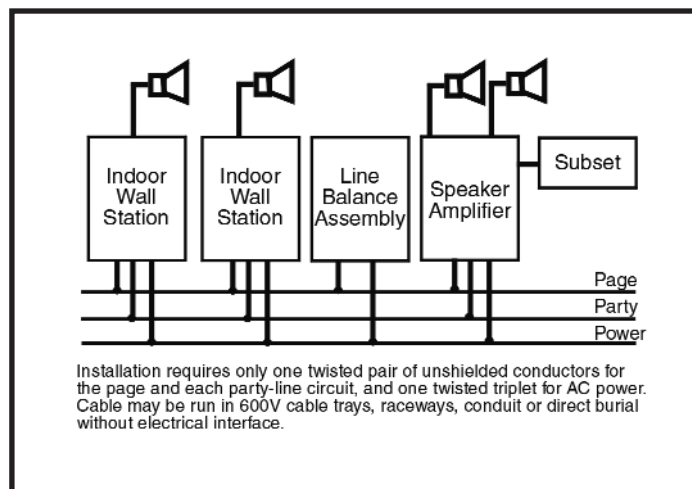

Page/Party® Systems

GAI-TRONICS Page/Party® communication systems provide paging and party-line capabilities... two important plant communication functions in one durable, easy-to-operate package. Through the page function - with proper speaker placement - individuals can be contacted anywhere in your facility. For further communication, the party line function allows two or more people to converse without being heard over the speakers.

GAI-TRONICS offers two variations of the Page/Party® system: Page/Single-Party (with one party line), or Page/Multi-Party (with five party lines for up to five simultaneous two-way conversations). Operation is simple: the user lifts the station handset and depresses the page button. Speaking directly into the handset, the user announces his page. The responding individual(s) lifts the handset of their nearest Page/Party® station for telephone-type, duplex communication over the party line. Up to ten individuals may engage in conversation on each party line.

We offer headsets for use with indoor/outdoor wall stations that include auxiliary jack receptacles. In addition, indoor/outdoor speaker amplifiers (without handsets) are available for powering speakers where handset stations are not required. Finally, desktop, flush-mount and desk-edge stations are also available to satisfy your particular requirements. These models include cable for connection between the subset and a remote-mounted amplifier.