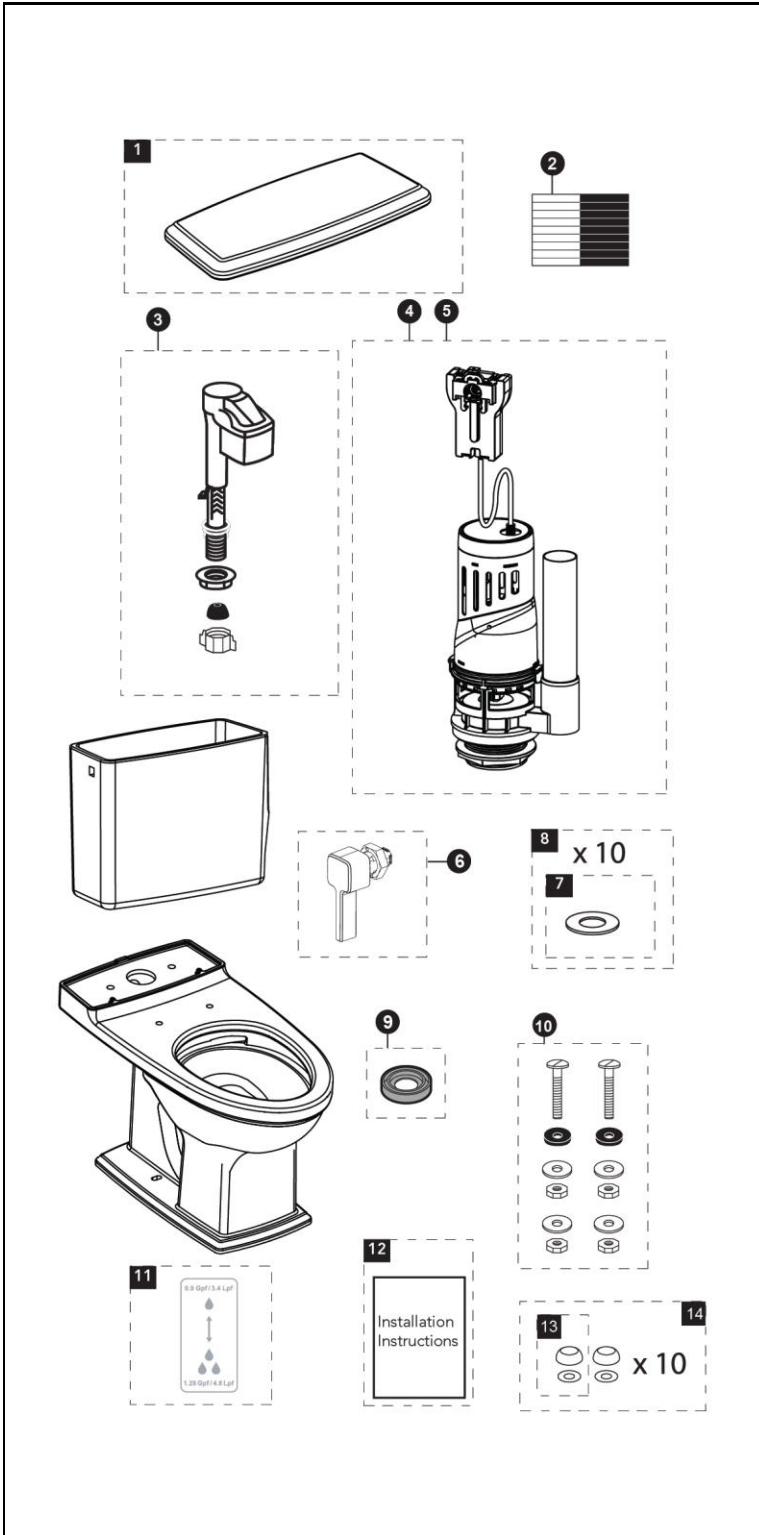

Note:

Product Number Explanations

Two-Piece Toilet

(CST) Gravity Type Toilet
(494) Model
(CE) 3D Tornado™
(M) Dual Flush
(F) Universal Height
(G) CeFIONtect™
(R) Right Hand

Tank

(ST) Tank
(494) Model Number
(M) Dual Flush
(R) Right Hand

Bowl

(CT) Bowl
(494) Model
(CE) 3D Tornado™
(F) Universal Height
(G) CeFIONtect™

Actual Product may vary slightly from illustration.