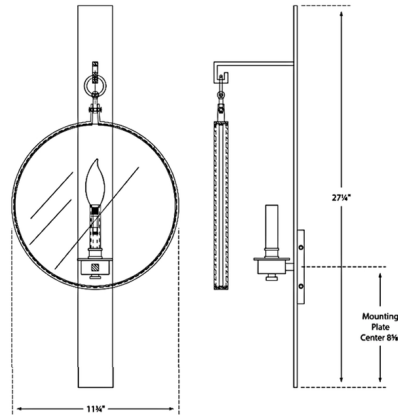

Shown in aged iron / clear

CLICK TO VIEW PRODUCT

Notes: