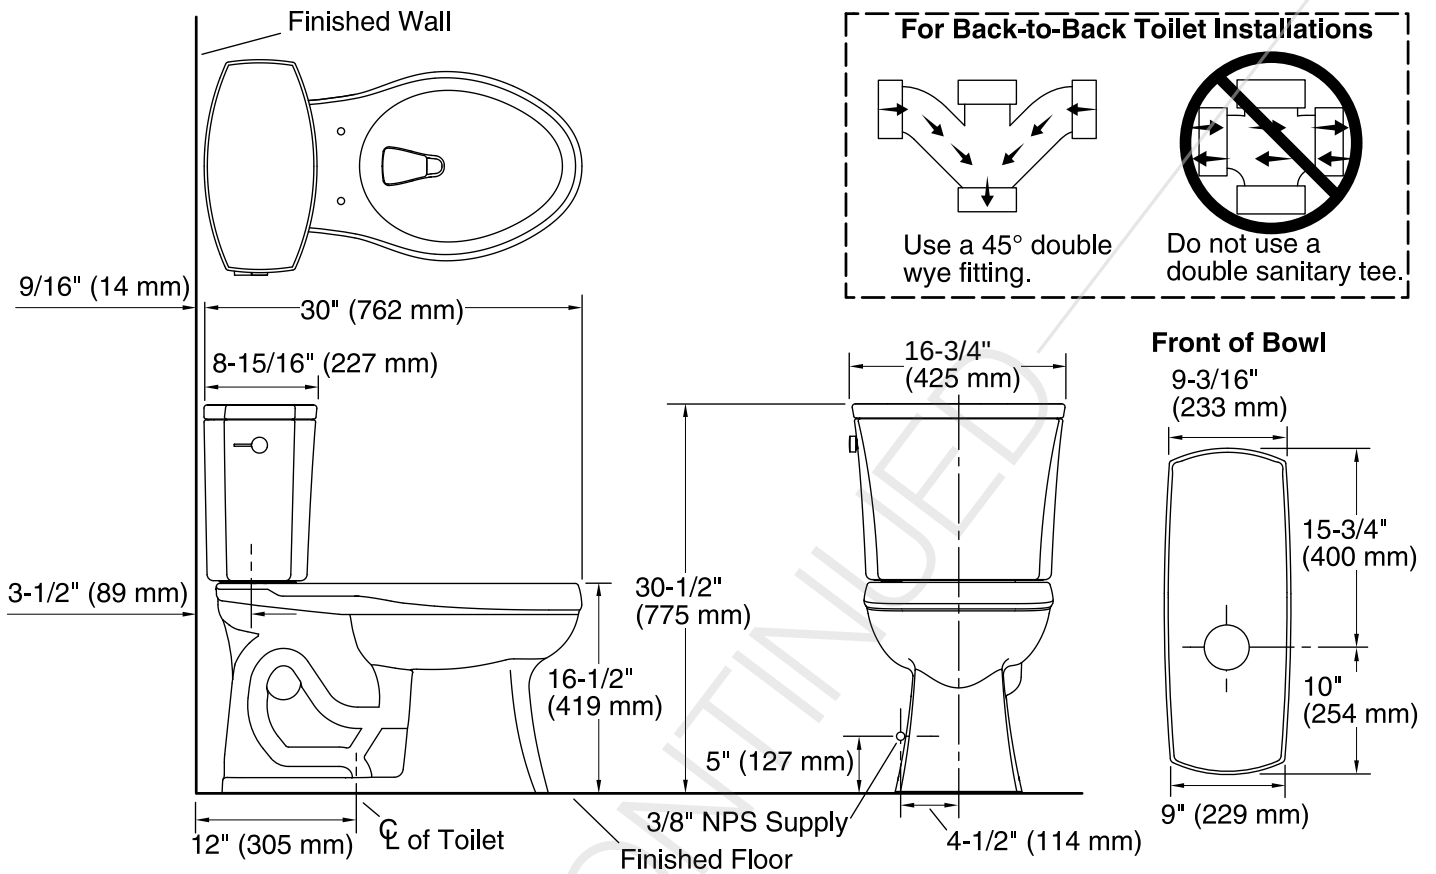

Kelston® | K-3755

Two-piece elongated toilet, 1.28 gpf

Features

- Two-piece design
- Elongated bowl offers added room and comfort
- Comfort Height® feature offers chair-height seating that makes sitting down and standing up easier for most adults
- 1.28 gpf (4.8 lpf)
- Left-hand Polished Chrome trip lever
- Combination consists of toilet bowl and tank
- Coordinates with other products in the Kelston collection
- AquaPiston® canister optimizes the flow out of the tank, harnessing gravity and the natural, powerful reducing cascade of water to increase the power and effectiveness of the flush
- Easy-to-flush canister design requires less force to actuate than a 3" (76 mm) flapper, and has 90% less exposed seal material which resists conditions that cause wear, tear, shrinkage and swelling
- AquaPiston® canister optimizes the flow out of the tank, harnessing gravity and the natural, powerful reducing cascade of water to increase the power and effectiveness of the flush
- Eligible for consumer rebates in some municipalities

Warranty

See website for detailed warranty information.
KOHLER® Toilets and Seats Limited Warranty

Technical Information

Rough-in:	Standard 12" (305mm)
Flush Type:	AquaPiston
Flush Rate:	1.28 gpf (4.8 lpf)
Bowl Shape:	Elongated
Seat-Mounting Holes:	5-1/2" (140 mm)
Waste Outlet:	Floor
Trapway Size:	2-1/8" (54 mm)
Trapway Type:	Exposed
Water Surface Size:	11" x 8-3/4" (279 mm x 222 mm)
Rim to Water Surface:	6" (152 mm)

Included Combo Skus

- K-4306 Elongated toilet bowl
- K-4469 Toilet tank, 1.28 gpf

Installation

- Standard 12" (305 mm) rough-in
- DryLock™ system saves installation time and helps prevent water leakage
- Seat and supply line sold separately