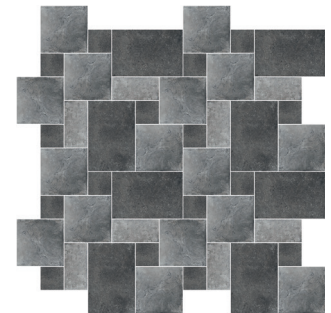

**CV44** Lucca Blue

**CV45** Lucca Greige

**CV46** Siena Blue

**CV47** Siena Greige

**VERSAILLES DESIGN IDEAS**

**CV40** Ivory | Pattern 3

**CV41** Natural | Pattern 1

**CV42** Greige | Pattern 2

**CV43** Carbon | Pattern 4

**KEY**

PATTERN 1 - PIECES	PATTERN 2 - PIECES	PATTERN 3 - PIECES	PATTERN 4 - PIECES
16.6% of 24 x 36	14.3% of 24 x 36	16.6% of 24 x 36	16.6% of 24 x 36
33.4% of 24 x 24	14.3% of 24 x 24	33.4% of 24 x 24	33.4% of 24 x 24
16.6% of 12 x 24	42.8% of 12 x 24	16.6% of 12 x 24	16.6% of 12 x 24
33.4% of 12 x 12	28.6% of 12 x 12	33.4% of 12 x 12	33.4% of 12 x 12