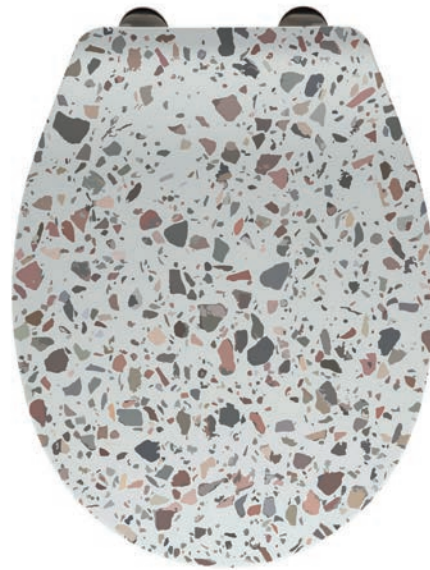

ART NEW

Gone are the days of plain and boring. Spice up your bathroom with handsome art deco details. Retro revival terrazzo teamed with strong colours and sharp edges make way for rounded soft shapes. Creating a sense of retro style in your contemporary bathroom.