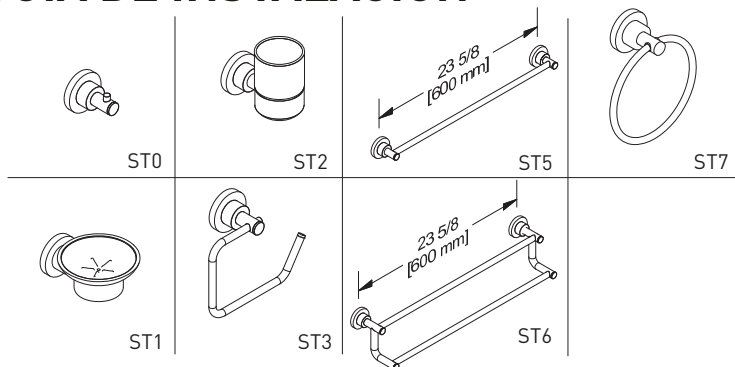

INSTALLATION GUIDE GUIDE D'INSTALLATION GUÍA DE INSTALACIÓN

Before beginning the installation: Read all instructions.

Purge the water supply system before connecting it to the faucet.

Avant de commencer l'installation: Lire toutes les instructions.