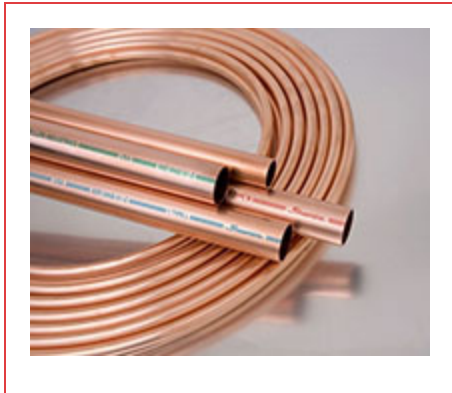

ITEM # KS20040, PLUMBING WATER TUBE, 2" X 40'

Streamline® Copper Tube sets the standard for quality, consistency and service in the plumbing industries. With a full line of copper tube products to support most all plumbing supply and DWV applications, Streamline® Copper Tube is available in all common types including, Type K, Type L, Type M and DWV. Each piece of tube is incised marked and color coded for easy, long lasting identity. Manufactured in accordance with applicable standards, our ongoing commitment to quality continues to make [+ more](#)

[Specifications](#) | [Dimensions](#) | [Details](#)

Specifications

Type	Type K Soft Coil
Standards	ASTM B88 NSF 61 UNS C12200
Weight	2.06 lb
Material	C12200

Operating Temperature[Copper Tube for HVACR Applications](#)**Operating Pressure**[Copper Tube for HVACR Applications](#)**Item Size**