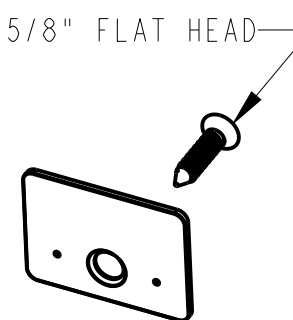

#5 X 5/8" FLAT HEAD

HR ITEM NUMBER POLYBAGGED	HR ITEM NUMBER BULK PACK	PRODUCT DESCRIPTION	COLOR	PLATE FINISH
50652	-	MAGNETIC CATCH, PLASTIC, SINGLE CATCH, HEAVY DUTY	BROWN	BRONZE
50653	50654	MAGNETIC CATCH, PLASTIC, SINGLE CATCH, HEAVY DUTY	WHITE	POLISHED BRASS
50651	50650	MAGNETIC CATCH, PLASTIC, SINGLE CATCH, HEAVY DUTY	WHITE	ZINC

DOCUMENT STATUS Released  
UNLESS OTHERWISE SPECIFIED DIMENSIONS ARE IN MILLIMETERS (MM)

MATERIAL N/A FINISH N/A

THIRD ANGLE PROJECTION DATE 03OCT2022

DESCRIPTION  
MAGNETIC CATCH, PLASTIC, SINGLE CATCH, HEAVY DUTY

DRAWING NUMBER 50650-651-652-653-654		REV <b>A</b>
SIZE A3	SCALE 1.500	SHEET 1 / 1