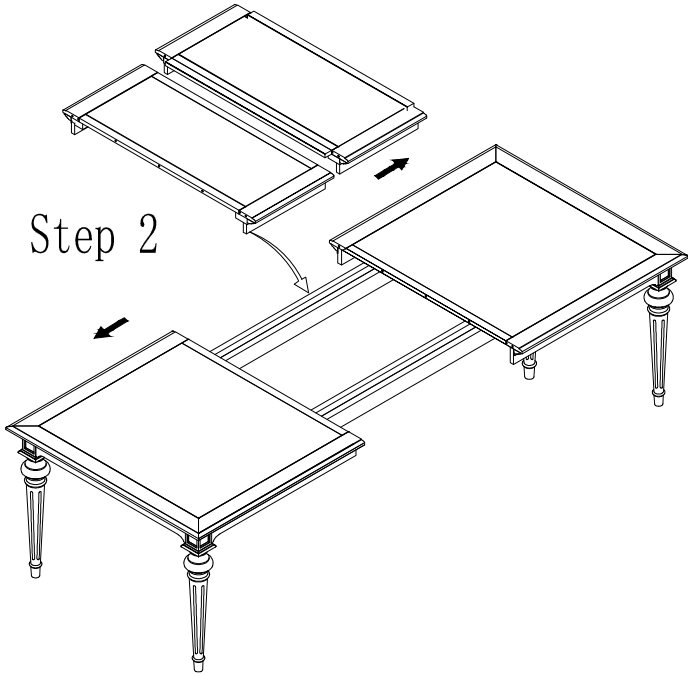

HEKMAN

ASSEMBLY INSTRUCTIONS

23320- Rectangle Dining Table

A HOWARD MILLER COMPANY

A		5/16	8Pcs
B		5/16	8Pcs
C		5/16 x19mm	8Pcs
D		12mm	1Pc

MADE IN VIETNAM