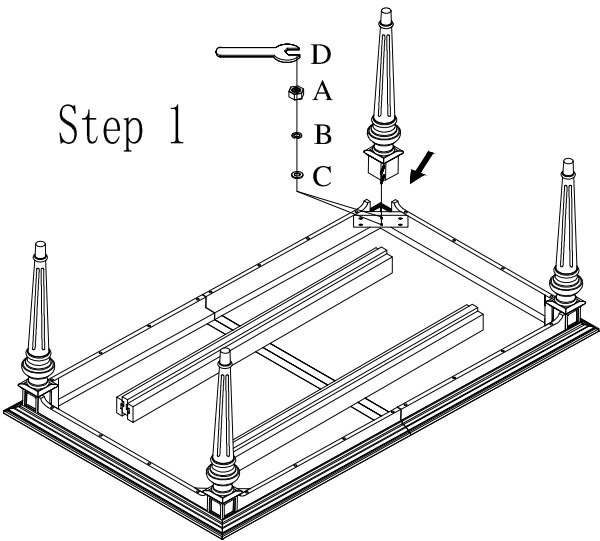

HEKMAN

ASSEMBLY INSTRUCTIONS

23320- Rectangle Dining Table

A HOWARD MILLER COMPANY

A		5/16	8Pcs
B		5/16	8Pcs
C		5/16 x19mm	8Pcs
D		12mm	1Pc

MADE IN VIETNAM