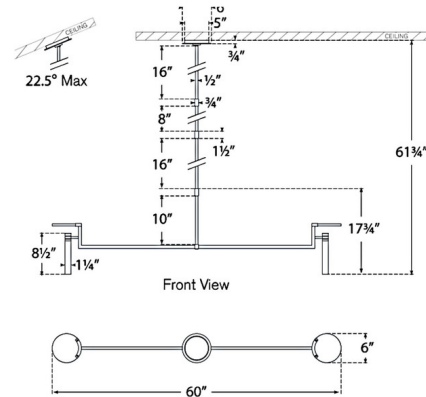

Shown in antique-burnished brass / alabaster

CLICK TO VIEW PRODUCT

Notes: