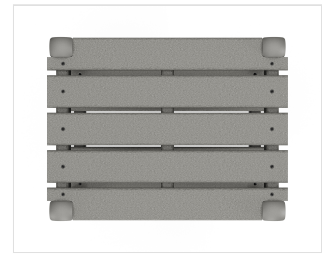

POLYWOOD®

Sustainable Outdoor Furniture

CLIMATETUFF™
MATERIALS

COLORSTAY™
TECHNOLOGY

MADE IN
THE USA

CONSCIOUSLY
CRAFTED

Two Shelf Side Table

BRAND | POLYWOOD®

COLLECTION | Tables

SKU | TWST

SPECIFICATIONS

Weight	18.0 lbs
Width	18.5"
Height	22.75"
Depth	14.0"

AVAILABLE LUMBER COLORS