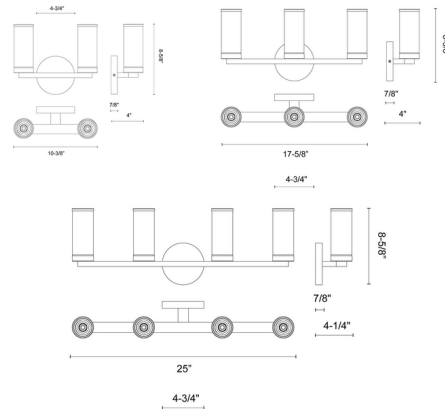

Description

The Revolve Bathroom Vanity Light evokes the elegance of antique candle holders. Clear glass tubes are accented with metal rings and finished in Urban Bronze, Polished Nickel, or Natural Brass. Available in 2, 3, and 4 light options. May be mounted up or down. ADA compliant. Damp location rated. UL listed.

Shown in natural brass / clear

Specifications

COLOR	Clear
BODY FINISH	Natural Brass
WATTAGE	15W
DIMMER	Standard 120V
DIMENSIONS	17.6"W x 8.6"H x 4"D
BULB NOT INCLUDED	3 x B11/Candelabra (E12)/5W/120V LED
OTHER BULB OPTIONS	3 x B10/Candelabra (E12)/120V LED 3 x B10/Candelabra (E12)/60W/120V Incandescent
COUNTRY OF ORIGIN	China