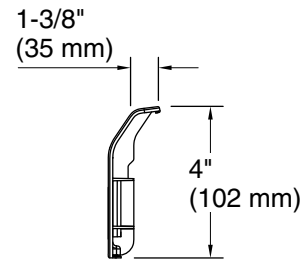

Technical Information

All product dimensions are nominal.

Material: Brass/Plastic

Notes

Install this product according to the installation instructions.