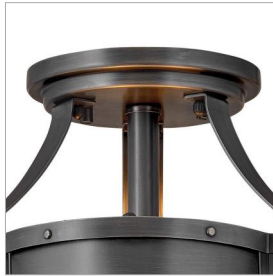

PRODUCT DETAILS:

- Dry Rated
- Classic, elegant lines and timeless details enhance a traditional space