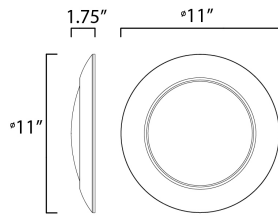

PRODUCT DESCRIPTION

This very compact LED flush mount easily installs on any 3.25" octagan box and gives the look of a recessed trim. Constructed of Die Cast Aluminum, the Diverse luminaire is dimmable and also approved for wet locations so it can be used in virtually any ceiling application, including showers.

MEASUREMENTS

DIMENSION : 11" L x 11" W x 1.75" H
 HANGING WEIGHT : 1.24 lb

LAMPING

INPUT VOLTAGE : 120V
 LUMENS : 1,800 Rated (1,400 Del.)
 BULB : 1 x 20W LED PCB Integrated , 20W Total
 BULB INCLUDED : (Integrated)
 DIMMABLE : Triac or ELV
 CRI : 90 CRI
 COLOR_TEMP : 4000K