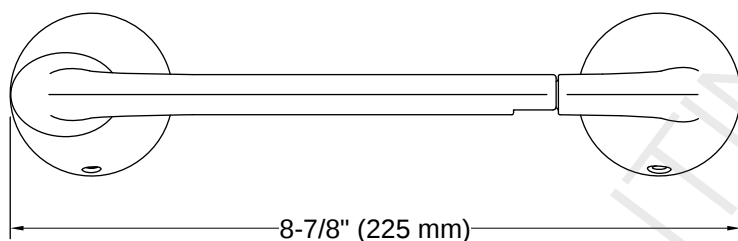

Installation Notes

Install this product according to the installation instructions.

CAUTION: Risk of personal injury. Do not install these products in any area where they are likely to be used inadvertently as a grab bar or support bar. These products are not designed or intended for use as a grab bar or support bar.