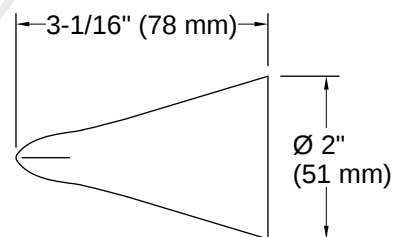

Installation Notes

Install this product according to the installation instructions.

CAUTION: Risk of personal injury. Do not install these products in any area where they are likely to be used inadvertently as a grab bar or support bar. These products are not designed or intended for use as a grab bar or support bar.