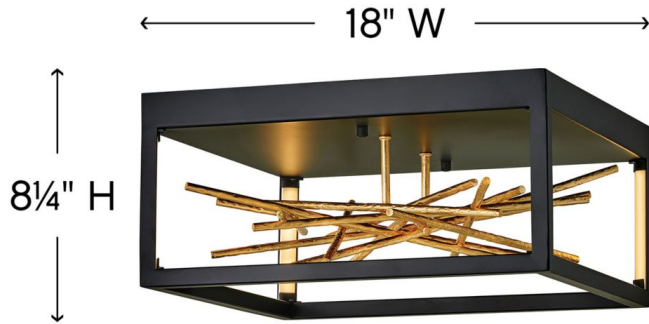

### MEDIUM LED FLUSH MOUNT

The breathtaking design of Styx fuses rich glamour with modern styling for an enthralling and dynamic silhouette with unexpected elements. An integrated LED open frame is fully dimmable, composed of clean angles in a chic Black finish. The frame illuminates textured metal branches in Gilded Gold, mingling organic and contemporary elements.

DETAILS	
FINISH:	Black
MATERIAL:	Steel
DIMMABLE:	YES, CL TYPE DIMMER (SSL7A)

DIMENSIONS	
WIDTH:	18"
HEIGHT:	8.3"
WEIGHT:	16lb

LIGHT SOURCE	
LIGHT SOURCE:	Integrated LED
LED NAME:	ES-FS2216C
VOLTAGE:	120v/277v
COLOR TEMP:	3000
LUMENS:	931
CRI:	94
INCANDESCENT EQUIVALENCY:	1 x 75w
DIMMABLE:	YES, CL TYPE DIMMER (SSL7A)