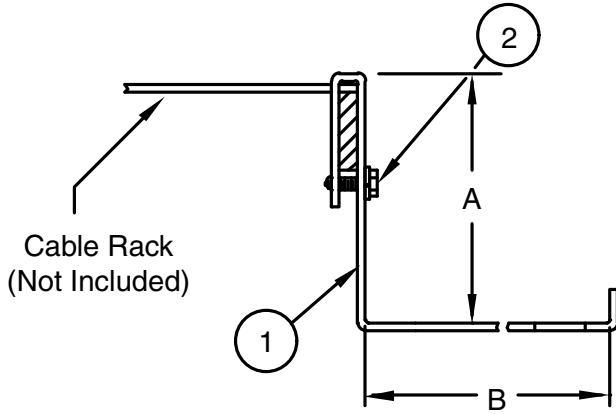

POWER CABLE BRACKET

Sales Sheet Modified:06/02/2020

**Notes:**

- XX = finish code; standard finish, XX = 30.

**Ordering Table**

Part Number	A	B	CR Side rail
20756701xx	4-1/2"	9"	1-1/2"
20756702xx	9"	9"	1-1/2"
20756703xx	6"	3-1/2"	2"
20756706xx	10-1/2"	5"	1-1/2"
20756707xx	6"	3"	2"
20756708xx	6"	6"	2"
20756709xx	6"	5"	2"
20756710xx	6"	5"	1-1/2"
20756711xx	14"	3-1/2"	2"
20756713xx	4-1/2"	3"	2"
20756714xx	9"	9"	2"
00205200xx	4-1/2"	5"	1-1/2"
00205201xx	4-1/2"	5"	2"
20756715xx	9"	5"	2"
20756716XX	4-1/2"	9"	2"

**Stock List**

Item	QTY	Description
1	1	Bracket
2	1	3/8"-16 x 1" HHCS