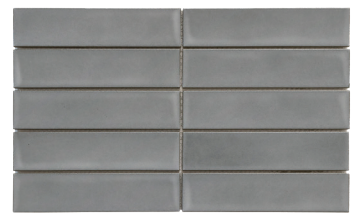

Kaizen™ is a 2x8 stacked porcelain mosaic that brings refined texture and shine to vertical surfaces. With its concave surface and soft metallic finish, Kaizen delivers a subtle shimmer and dimensional appeal, making it an elevated choice for feature walls, backsplashes, and sophisticated spaces. Designed with intention, Kaizen brings a modern elegance to every space it touches.

KAIZEN™

Glazed Porcelain Mosaic

White

Sage

Ash

Gray

Oat

*Copper

*Pewter

Ebony

*Copper and Pewter are metallic glazes and therefore not recommended for exterior use, fireplace façade, or stove area. For more information visit www.emser.com. Always consult a professional for proper usage and installation.