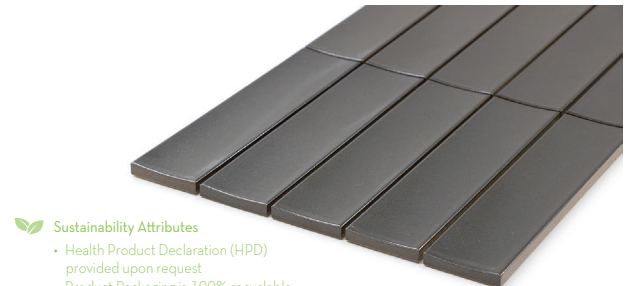

Kaizen™ is a 2x8 stacked porcelain mosaic that brings refined texture and shine to vertical surfaces. With its concave surface and soft metallic finish, Kaizen delivers a subtle shimmer and dimensional appeal, making it an elevated choice for feature walls, backsplashes, and sophisticated spaces. Designed with intention, Kaizen brings a modern elegance to every space it touches.

*Pewter

Ebony

*Copper and Pewter are metallic glazes and therefore not recommended for exterior use, fireplace façade, or stove area. For more information visit www.emser.com. Always consult a professional for proper usage and installation.

Sizes	 <p>9" x 15" Mesh 9.33" x 15.47"</p>
Thickness	8mm
Testing	Shade Variation Rating
Results*	V2

- Sustainability Attributes**
- Health Product Declaration (HPD) provided upon request
 - Product Packaging is 100% recyclable
 - VOC Free