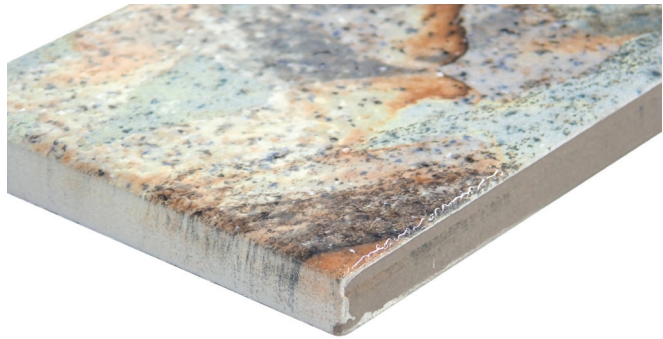

Amala™ captivates with its classic subway form, showcasing a brilliant fusion of colors and mixed finishes. Amala offers a spectrum ranging from soft grays to rich blues and warm browns that echoes the tranquil allure of a coastal landscape. With styles catering to everyone, Amala is your key to revitalizing design visions and infusing each room with a burst of distinctive personality.

# AMALA™

*Glazed Porcelain*

White

Cloud

Desert

Cloud and Desert have a unique combination of both matte and glossy finishes.

Sizes					
	3" x 12" 2.95" x 11.81"				
Thickness	10mm				
Grout Joint Recommendation	Check Website				
Testing	Breaking Strength C648	Chemical Resistance C650	Water Absorption C373	Scratch Hardness MOHS	Shade Variation Rating
	Results* Check Website	Check Website	Check Website	Check Website	V2-V4