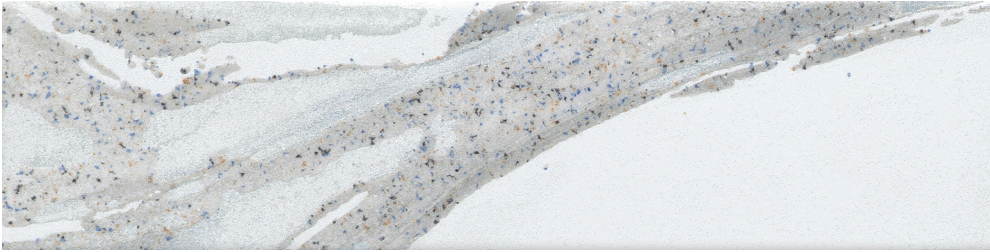

Amala™ captivates with its classic subway form, showcasing a brilliant fusion of colors and mixed finishes. Amala offers a spectrum ranging from soft grays to rich blues and warm browns that echoes the tranquil allure of a coastal landscape. With styles catering to everyone, Amala is your key to revitalizing design visions and infusing each room with a burst of distinctive personality.

# AMALA™

*Glazed Porcelain*

White

Cloud

Desert

Cloud and Desert have a unique combination of both matte and glossy finishes.

Sizes					
	3" x 12" 2.95" x 11.81"				
Thickness	10mm				
Grout Joint Recommendation	Check Website				
Testing	Breaking Strength C648	Chemical Resistance C650	Water Absorption C373	Scratch Hardness MOHS	Shade Variation Rating
	Results* Check Website	Check Website	Check Website	Check Website	V2-V4