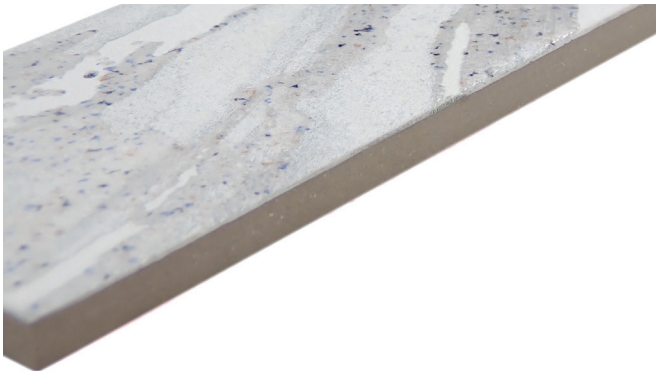

Amala™ captivates with its classic subway form, showcasing a brilliant fusion of colors and mixed finishes. Amala offers a spectrum ranging from soft grays to rich blues and warm browns that echoes the tranquil allure of a coastal landscape. With styles catering to everyone, Amala is your key to revitalizing design visions and infusing each room with a burst of distinctive personality.

# AMALA™

*Glazed Porcelain*

White

Cloud

Desert

Cloud and Desert have a unique combination of both matte and glossy finishes.

Sizes					
	3" x 12" 2.95" x 11.81"				
Thickness	10mm				
Grout Joint Recommendation	Check Website				
Testing	Breaking Strength C648	Chemical Resistance C650	Water Absorption C373	Scratch Hardness MOHS	Shade Variation Rating
	Results* Check Website	Check Website	Check Website	Check Website	V2-V4