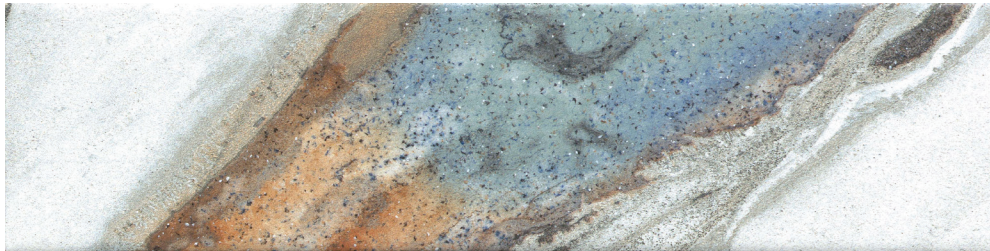

Amala™ captivates with its classic subway form, showcasing a brilliant fusion of colors and mixed finishes. Amala offers a spectrum ranging from soft grays to rich blues and warm browns that echoes the tranquil allure of a coastal landscape. With styles catering to everyone, Amala is your key to revitalizing design visions and infusing each room with a burst of distinctive personality.

# AMALA™

*Glazed Porcelain*

White

Cloud

Desert

Cloud and Desert have a unique combination of both matte and glossy finishes.

Sizes					
	3" x 12" 2.95" x 11.81"				
Thickness	10mm				
Grout Joint Recommendation	Check Website				
Testing	Breaking Strength C648	Chemical Resistance C650	Water Absorption C373	Scratch Hardness MOHS	Shade Variation Rating
	Results* Check Website	Check Website	Check Website	Check Website	V2-V4