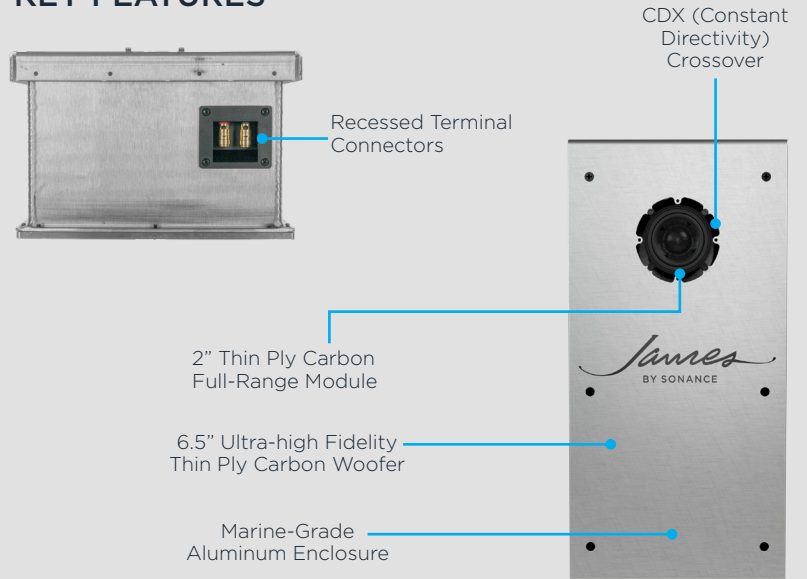

James
BY SONANCE

SMALL APERTURE SERIES

SA68

SOLD AS EACH

James SA68 Small Aperture Series Speakers are designed to disappear into the architecture, maintaining the aesthetic integrity of your space while delivering industry-leading audio performance. The advanced materials and design ensure the highest performance and aesthetic for spaces with refined details and expectations. With marine-grade construction, thin ply carbon driver construction, and trim options with eight standard finishes at no extra cost, James SA68 is the flagship for luxury audio design.

SMALL APERTURE MODULE

The James SA68 features an integrated ultra-high fidelity 6.5" woofer and 2" full range module, both leveraging thin ply carbon to achieve superior performance. Thin ply carbon is an exclusive material only used for the most demanding engineering applications. The thin construction allows for layering that can strengthen the cone while maintaining control of the weight and geometry.

KEY FEATURES

FEATURES AND BENEFITS

- Discreet 3" or 4" Round and Square Grilles Included in Choice of Standard Finish (Eight Standard Finishes, Painted to Order)
- 2-Way, Thin Ply Carbon Drivers
- 6.5" Woofer
- 2" Full Range Module
- Deeper, Punchier Bass
- Articulate, Natural Sound
- CDX Crossover for Broad, Uniform Coverage
- 8 Ohms Nominal
- Aircraft and Marine Grade Aluminum Enclosure
- Marine-Grade Out of the Box
- Configurable Grille and Trim Modifications (Configured to Order)
- Center and Offset Opening Modified Enclosure Options Available
- Additional Modifications and Customizations: Module Spacers, Grille Sizes, Trims, 70V, Offset Opening, Marine Grade, etc.