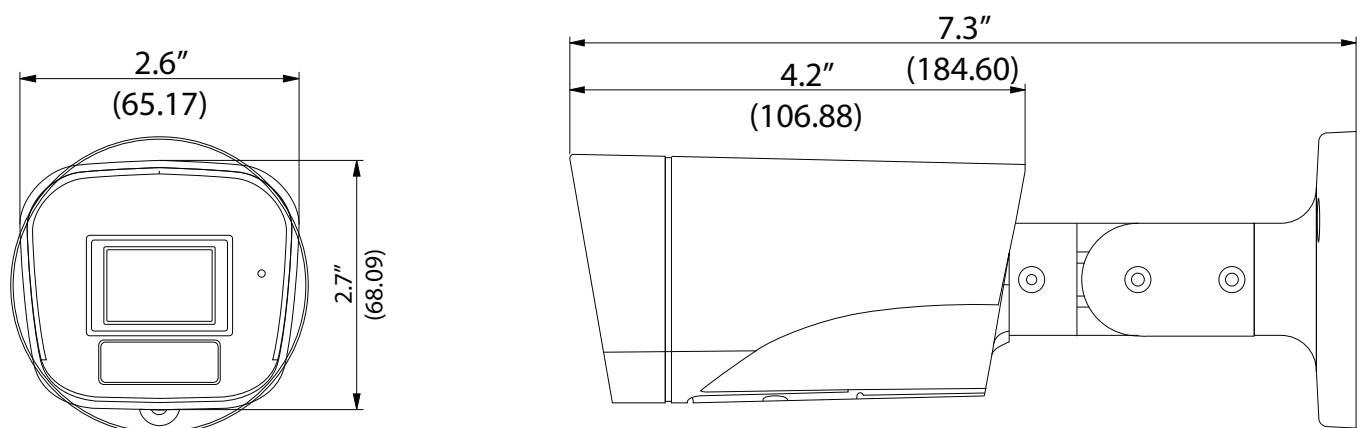

5MP TVI Bullet LED Light Camera

TVI5B-NL

Specifications

Camera	TVI5B-NL
Lens	2.8mm
Power System	NTSC
Active Pixel	2560*1944
SYNC.	Internal
Resolution	5MP
IR led	2pcs Array IR LED 3500K low color temperature visible light
VIDEO.OUT	AHD:5M20/12.5fps 4M25/30/15fps 1080P25/30fps TVI:5M20/12.5fps 4M25/30/15fps 1080P25/30fps CVI:4M25/30fps 1080P25/30fps CVBS:NTSC
Minimum Illumination	0.01Lux(F1.2)
S/N Ratio	48dB(min)(AGC closed)
DWDR	CLOSE/OPEN
3DNR	AUTO/MANUAL(0-10)
AWB	ATW/MWB
EXPOSURE MODE	GLOBAL/BLC/FLC
OSD	Yes
Language	Eng /Chin1/Chin2/Pycc/Italiano/Portuges
Day/Night	AUTO /Color/B&W/Ext
Power Input	DC12V± 1V
Power Dissipation	400mA
Transmission distance	75-5 300M
Operation Temperature	Temperature -45 ~ +55 ,Humidity less than 85%RH
Dimension	32*32/38*38*1.6(H)

Dimensions

Warranty

All Illumivue products come with a 3-year limited liability warranty. This warranty includes parts and labor repairs on all components found to be defective in material or workmanship under normal conditions of use. This warranty shall not apply to products which have been abused, modified, or disassembled. Warranty items only by authorized resellers. Warranty not eligible for products purchased through non-authorized online sellers.