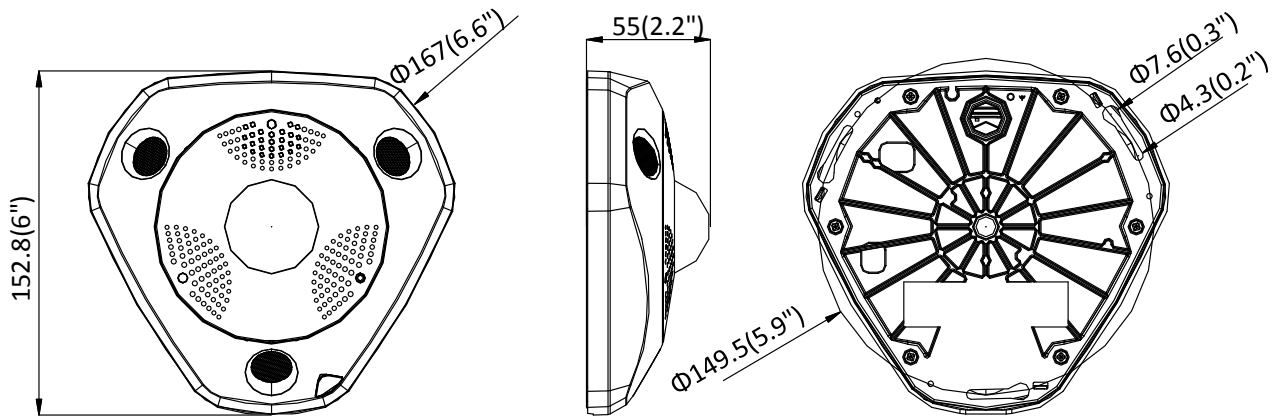

Operating Conditions	-40 °C to +60 °C (-40 °F to +140 °F), Humidity 95% or less (non-condensing)
Power Supply	12 VDC \pm 20%, PoE (802.3at, class 4), -S model: two-core terminal block Without -S model: Φ 5.5 \times 2.1 mm coaxial power plug
Power Consumption	12 VDC, 1 A, max. 12.5 W s PoE (802.3at, 42.5 to 57 V), 0.4 A to 0.3 A, max. 15 W
Protection Level (-V)	IP67, IK10
Heater	Yes
Material	Metal
Dimensions	Without -V model: 167.4 \times 152.8 \times 46.8 mm (6. 6" \times 6" \times 1.8") With -V model: 167 \times 152.8 \times 55 mm (6. 6" \times 6" \times 2.2")
Weight	Approx. 1400 g (3.09 lbs)

Available Model

DS-2CD63C5G0-I (1.29 mm); DS-2CD63C5G0-IS (1.29 mm), DS-2CD63C5G0-IV (1.29 mm), DS-2CD63C5G0-IVS (1.29 mm)

Dimensions

Without -V Model

With -V Model

Unit: mm(inch)

Accessories

DS-1280ZJ-DM25
Junction Box