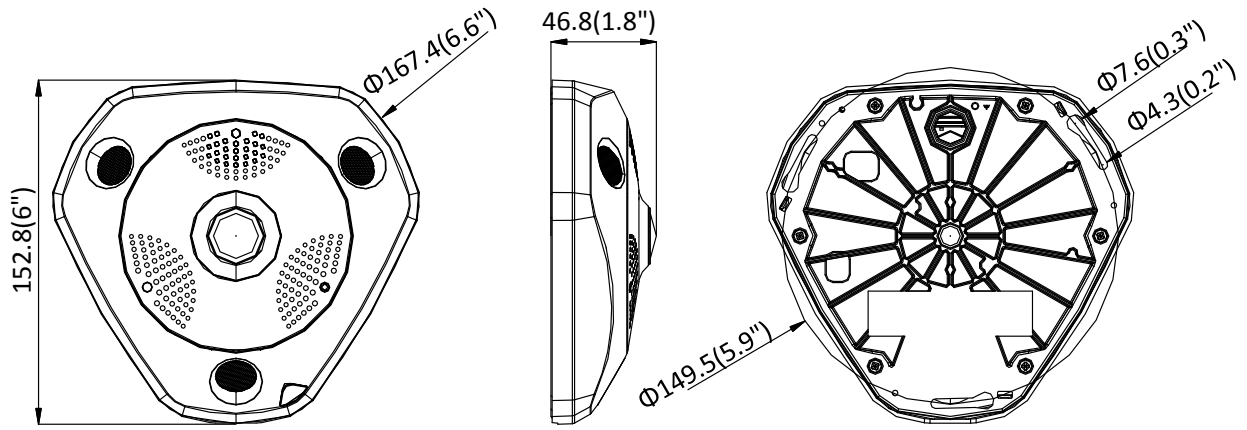

Dimensions

Without -V Model