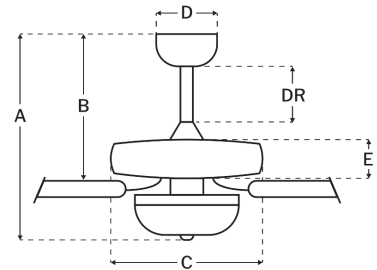

### Measurements

Blade Sweep (in):	52
Downrod Length (in):	4
Height (in):	16.3
Canopy Width (in):	5.51
Product Weight (lbs):	16.34
Lead Wire (in):	76
Carton Length (in):	21.57
Carton Width (in):	12.83
Carton Height (in):	10.94
Carton Cube:	1.75
Carton Weight (lbs):	18.48