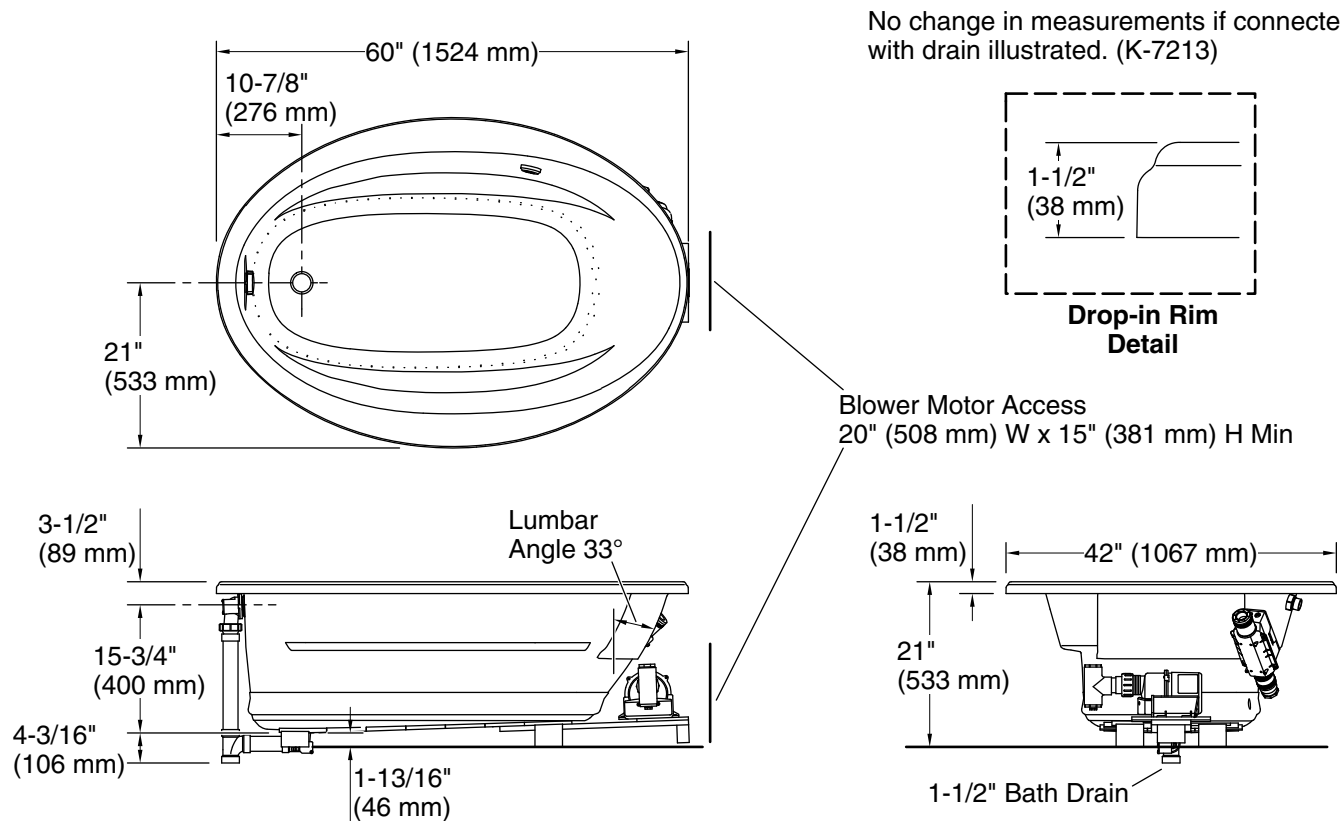

Required Electrical Service

Two dedicated circuits required, protected with Class A Ground-Fault Circuit-Interrupter (GFCI). Outside North America, this device may be known as a Residual Current Device (RCD).

Blower:	120 V, 15 A, 60 Hz
Air bath:	120 V, 15 A, 60 Hz

Technical Information

All product dimensions are nominal.

Drain location:	Reversible
Basin area, bottom:	43" x 21-9/16" (1092 mm x 548 mm)
Basin area, top:	53-1/2" x 32-1/8" (1359 mm x 816 mm)
Weight:	146 lbs (66.2 kg)
Minimum floor load:	35 lbs/ft² (170.9 kg/m²)
Water depth:	15" (381 mm)
Water capacity:	57 gal (215.8 L)
Template:	Drop-in, 1042556-7, required, included
Electrical component rating:	Blower: 120 V, 10 A, 60 Hz Air bath: 120 V, 5 A, 60 Hz

Notes

Measure your actual product for rough-in details.

Install this product according to the installation instructions.

The hot water supply should be 70% of the capacity of the bath or greater. Installations will vary.