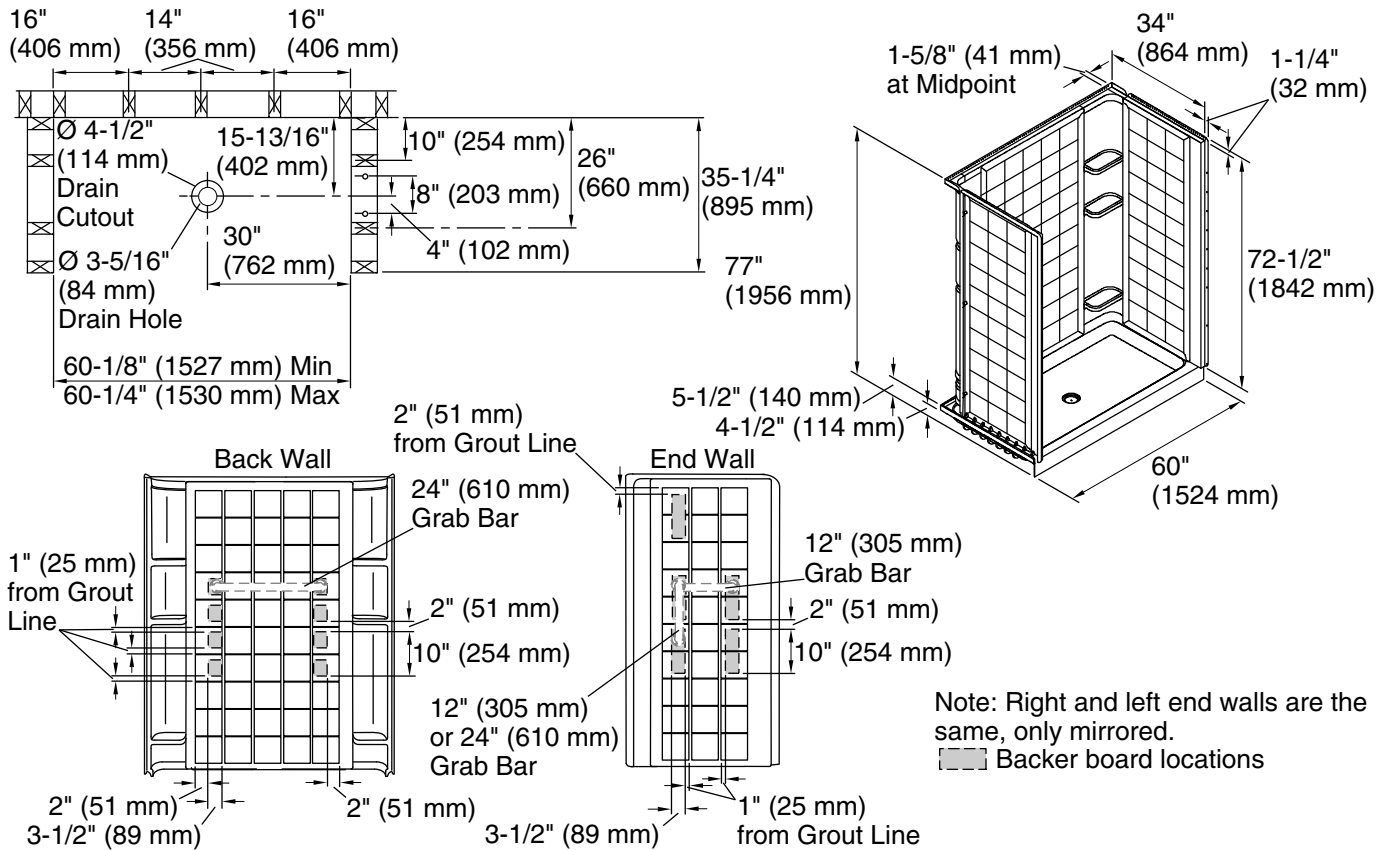

Included Components

- 72105106 34" Vikrell® shower end wall set with Aging in Place backerboards
- 72131100 60" x 34" Vikrell® shower base, center drain
- 72132106 60" Vikrell® shower back wall with Aging in Place backerboards

Ensemble™ Tile
60" x 34" Vikrell® shower with Aging in Place
backerboards, center drain
72130106

Technical Information

All product dimensions are nominal.

Drain location:	Center
Minimum flat for door:	3" (76 mm)
Maximum door height:	70-1/2" (1791 mm)
Maximum door width:	56-5/8" (1438 mm)