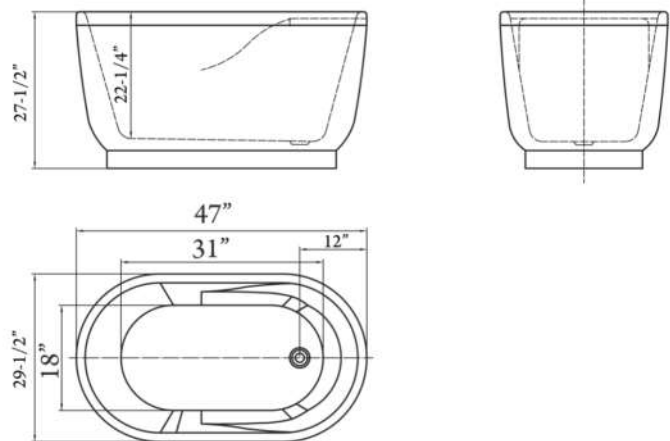

Dimensions of fixture are nominal and specifications subject to change without notice.