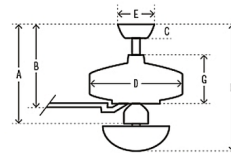

### Description

The Low Profile IV Ceiling Fan is perfect for those looking for a classic-style fan with a hugger design for smaller spaces with low ceilings. Its blades are reversible for most finishes, offering flexibility in coordinating with your room decor. Equipped with a 3-speed WhisperWind motor, the fan operates quietly and delivers powerful airflow to create a comfortable environment. A pull chain is used to turn the fan on or off and change speed. Fan direction can be reversed using a switch on the fan. Optional accessories are sold separately.

Shown in antique pewter / dark walnut / chestnut

- A (Low 8.8 in)
- B (Low 7.53 in)
- C
- D 11.5 in
- E 11.5 in
- F
- G 5.93 in

### Specifications

BLADE COLOR	Dark Walnut / Chestnut
BODY FINISH	Antique Pewter
WATTAGE	N/A
DIMMER	N/A
DIMENSIONS	42"W x 8.8"H
BULB	N/A
COUNTRY OF ORIGIN	China

CLICK TO VIEW PRODUCT

Notes: