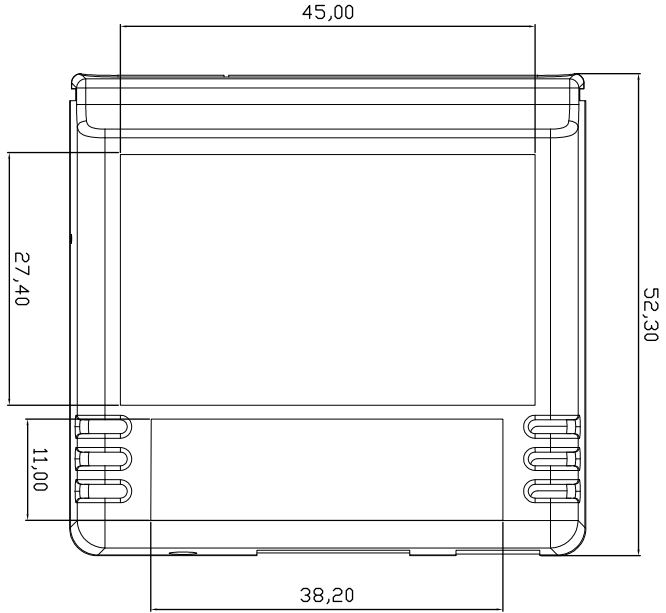

8 7 6 5 4 3 2 1

F  
E  
D  
C  
B  
A

THIRD ANGLE PROJECTION

**GENERAL NOTES**

DIMENSIONS ARE IN MM - DO NOT SCALE

THIS DOCUMENT CONTAINS CONFIDENTIAL, PROPRIETARY INFORMATION THAT IS PROPERTY OF STARTECH.COM

PRODUCT ID	PM1115P3		
DESCRIPTION	Ethernet to Parallel Network Print Server, 10/100Mbps LAN		
<b>DO NOT SCALE</b>	<b>SHEET: 1 OF: 1</b>	<b>UPLOAD DATE: 1/03/2025</b>	

8 7 6 5 4 3 2 1