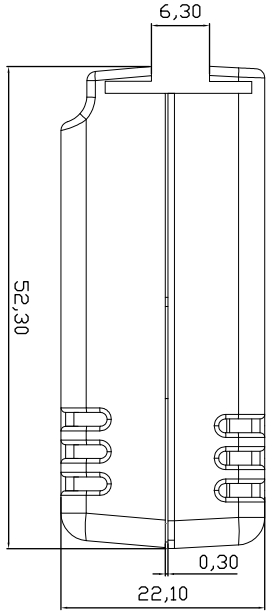

8 7 6 5 4 3 2 1

F  
E  
D  
C  
B  
A

THIRD ANGLE PROJECTION

**GENERAL NOTES**

DIMENSIONS ARE IN MM - DO NOT SCALE

THIS DOCUMENT CONTAINS CONFIDENTIAL, PROPRIETARY INFORMATION THAT IS PROPERTY OF STARTECH.COM

PRODUCT ID	PM1115P3		
DESCRIPTION	Ethernet to Parallel Network Print Server, 10/100Mbps LAN		
<b>DO NOT SCALE</b>	<b>SHEET: 1 OF: 1</b>	<b>UPLOAD DATE: 1/03/2025</b>	

8 7 6 5 4 3 2 1