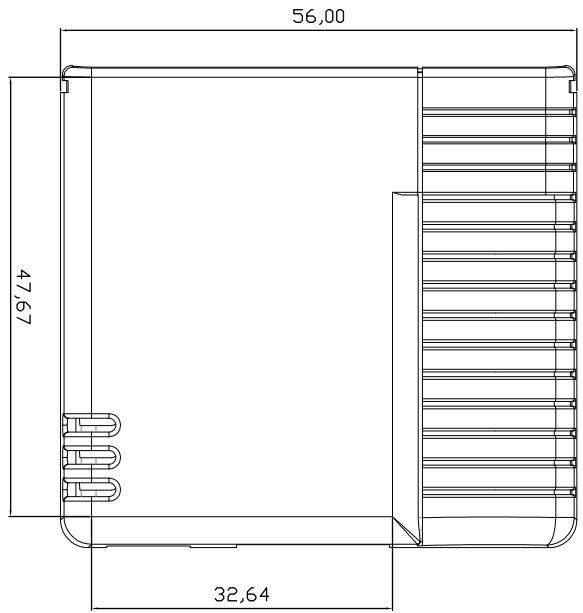

8 7 6 5 4 3 2 1

F  
E  
D  
C  
B  
A

THIRD ANGLE PROJECTION

**GENERAL NOTES**

DIMENSIONS ARE IN MM - DO NOT SCALE

THIS DOCUMENT CONTAINS CONFIDENTIAL, PROPRIETARY INFORMATION THAT IS PROPERTY OF STARTECH.COM

PRODUCT ID	PM1115P3		
DESCRIPTION	Ethernet to Parallel Network Print Server, 10/100Mbps LAN		
<b>DO NOT SCALE</b>	<b>SHEET: 1 OF: 1</b>	<b>UPLOAD DATE: 1/03/2025</b>	

8 7 6 5 4 3 2 1