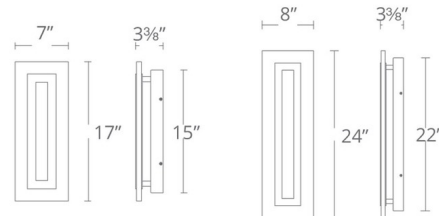

CLICK TO VIEW PRODUCT

Notes: