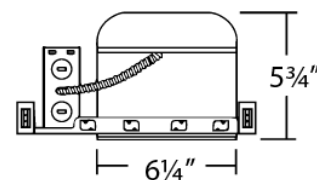

Plaster Frame

- Housing is secured to plaster frame with screws and can be removed for access to junction box.
- Housing adjusts from 1/2" to 1 1/2" to accommodate ceiling thickness.

Junction Box

- Listed for through branch circuit wiring and includes several 3/4" knockouts.
- Four pry-outs with integral strain relief simplify Romex installation

Hanger Bars

- Heavy-gauge NICOR captive hanger bars provide greater stability, allowing housing to be positioned at any point within a 24" joist span, then locked in place with set screws.
- Score lines allow bars to be shortened without any tools to accommodate a 12" joist span.
- Rotating hanger bar feet allows for easier one person installation.
- Unique hanger bar lip design help align can to joist.
- Four double-headed captive nails provided for ease of installation.
- Bars can be repositioned 90° on plaster frame without tools.
- Bars fit onto T-bar spine for quick alignment in commercial setting and can be permanently secured.

Listings

- Input voltage of 120VAC
- Approved under UL1598
- UL Listed for Damp Location
- UL Listed for Insulation Contact (Batt and Blown Fiberglass)
- Meets or exceeds ASTM-283 Air-Tight Requirements

Warranty

- 1-year warranty
- See www.nicorlighting.com for full details

Project

Catalog

Type

Date

Ordering Information

Series

17014A-LED-ID

Specifications and dimensions subject to change without notice.