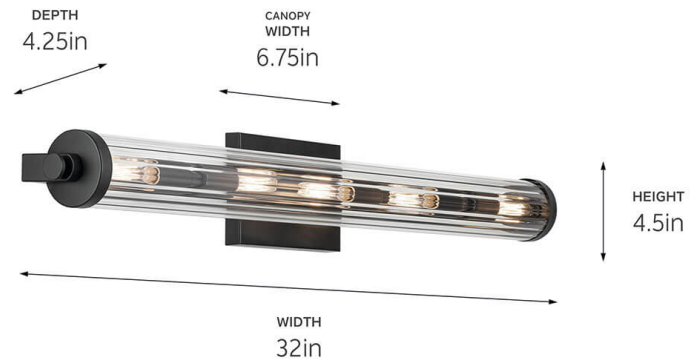

SPECIFICATIONS

Certifications/Qualifications

ADA Compliant	No
Prop65	No
DarkSky Approved	No
Location Rating	Damp
	kichler.com/warranty

Dimensions

Height	4.5"
Width	32"
Height From Center Of Wall Opening (Spec Sheet)	2.25"
Depth	4.25"
Weight	5.2 LBS
Canopy Height	1"
Canopy Width	6.75"
Canopy Depth	4.5"

Electrical

Input Voltage	120 V

Light Source

Light Source	Bulb
Lamp Included	Not Included
# Of Bulbs/LED Modules	5
Max Or Nominal Watt	40 W
Lamp Type	T
Socket Type	E12 (Candelabra)
Dimmable	Yes
Dimmable Notes	Dimmable when used with dimmer switch (sold separately); when using LED bulbs, see bulb manufacturer dimming specifications.

Mounting/Installation

Interior/Exterior	Interior Product
Mounting Weight	3.4 LBS
Lead Wire Length	6
Wire Connectors	Wire Nuts

FIXTURE ATTRIBUTES

Housing/Glass

Primary Material	Steel
Shade Included	No
Shade Dimensions	2.75 DIA X 30

Product/Ordering Information

SKU	45650BK
Finish	Black
UPC	783927044165

Finishes

- Black
- Classic Pewter
- Natural Brass
- Polished Nickel