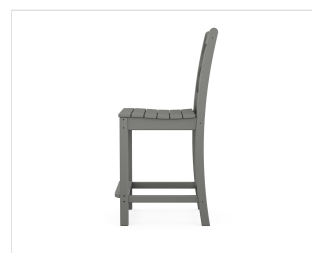

# POLYWOOD®

Sustainable Outdoor Furniture

CLIMATETUFF™  
MATERIALS

COLORSTAY™  
TECHNOLOGY

MADE IN  
THE USA

CONSCIOUSLY  
CRAFTED

## Chippendale Counter Side Chair

**BRAND** | POLYWOOD®

**COLLECTION** | Chippendale

**SKU** | CDD101

### SPECIFICATIONS

Weight	25.0 lbs
Width	18.0"
Height	41.83"
Depth	21.85"
Seat Width	18.0"
Seat Depth	16.23"
Seat Height	24.0"