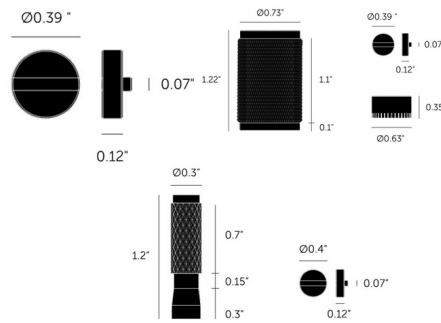

Lightology

lightology.com
866-954-4489
03-22-26

Project: _____
 Company: _____
 Location: _____ Fixture Type: _____
 SPEC #: **BPU921741**
 Approved On: _____ Approved By: _____

Buster + Punch Cross Knurl Detail Kit

By Buster + Punch

Description

The Buster + Punch Detail Kits allow you to create custom appearances with your wall outlets and switches. Dimmer, Outlet, and Toggle kits available in a Brass, Smoked Bronze, Steel, White, Warm Sunset, or Black finishes available. Note: Outlet detail kit is not available in Warm Sunset. Learn more about Buster + Punch Electricity Collection here.

Shown in brass

Specifications

COLOR	N/A
BODY FINISH	Brass
WATTAGE	N/A
DIMMER	N/A
DIMENSIONS	.3\"W x 1.2\"H
BULB	N/A

CLICK TO VIEW PRODUCT

Notes: