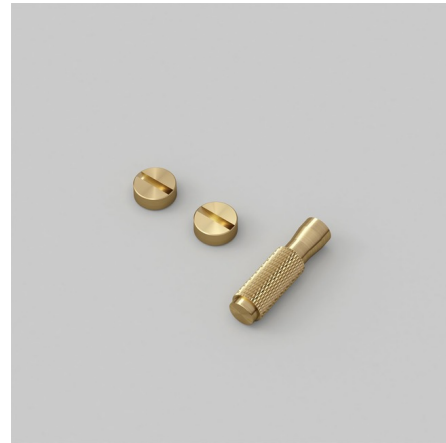

Lightology

lightology.com
866-954-4489
03-22-26

Project: _____
 Company: _____
 Location: _____ Fixture Type: _____
 SPEC #: **BPU921741**
 Approved On: _____ Approved By: _____

Buster + Punch Cross Knurl Detail Kit

By Buster + Punch

Description

The Buster + Punch Detail Kits allow you to create custom appearances with your wall outlets and switches. Dimmer, Outlet, and Toggle kits available in a Brass, Smoked Bronze, Steel, White, Warm Sunset, or Black finishes available. Note: Outlet detail kit is not available in Warm Sunset. Learn more about Buster + Punch Electricity Collection here.

Shown in brass

Specifications

COLOR	N/A
BODY FINISH	Brass
WATTAGE	N/A
DIMMER	N/A
DIMENSIONS	.3\"W x 1.2\"H
BULB	N/A

CLICK TO VIEW PRODUCT

Notes: