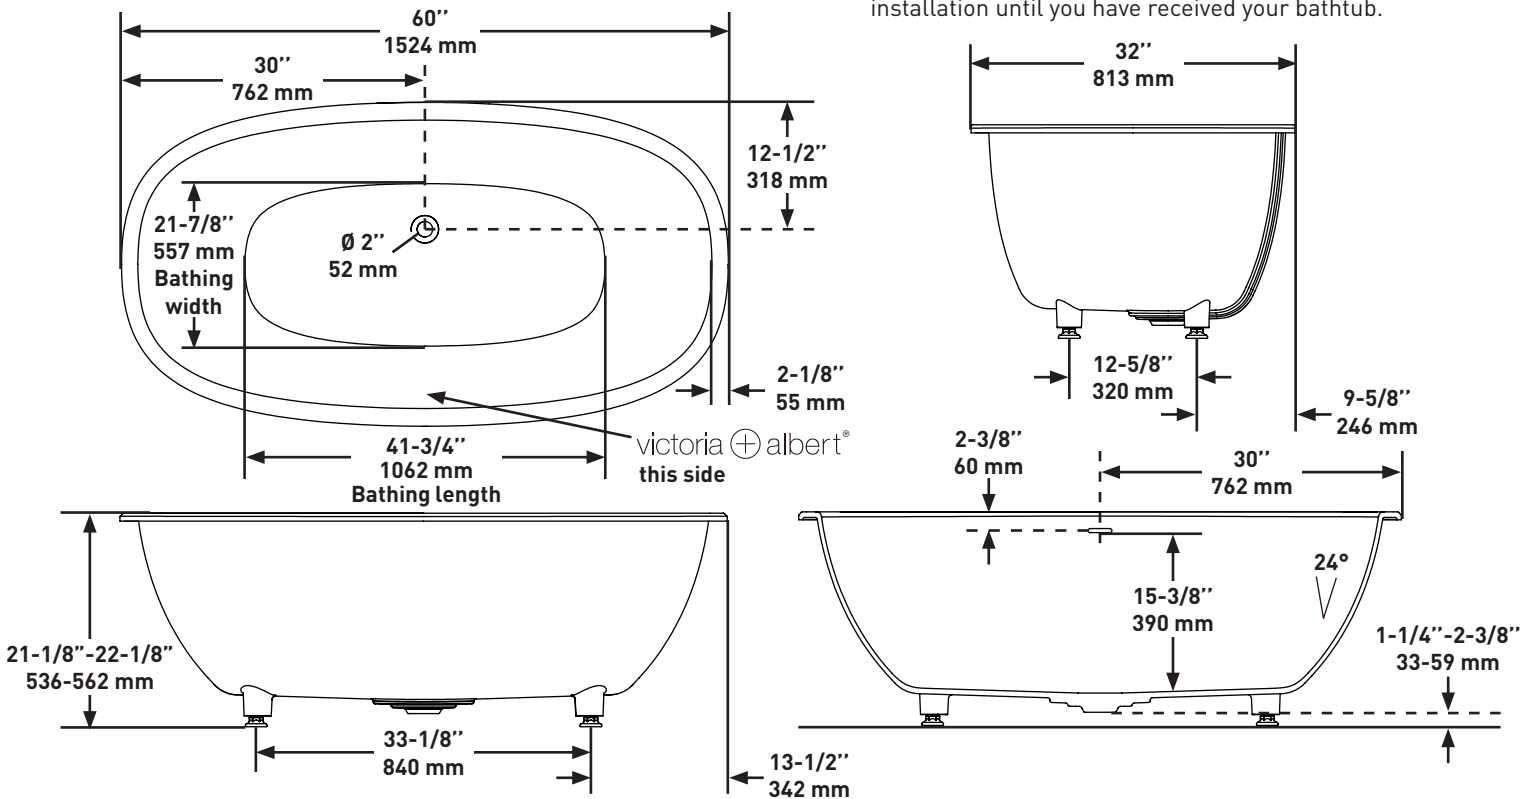

# SPECIFICATIONS

**SHAPE**

- Oval

**SIZE**

- Length: 60" (1524mm); Width: 32" (813mm); Height: 21-1/8"-22-1/8" (536-562mm)

**MATERIAL**

- Volcanic Limestone

**DRAIN HOLE**

**Barcelona™**

60" X 32" Undermount Or Drop-In Bathtub With Internal Overflow

**MODELS:** BA6-N-SW-10

**NOTE:** Due to production tolerances, please do not make any modifications or cut any surfaces for installation until you have received your bathtub.

ONTARIO  
[houseofrohl.ca/support](http://houseofrohl.ca/support)  
 1-800-287-5354

**FORME**

- Ovale

**DIMENSIONS**

- Longueur: 60" (1524mm); Largeur: 32" (813mm); Hauteur: 21-1/8"-22-1/8" (536-562mm)

**MATÉRIAU**

**FORMA**

- Oval

**TAMAÑO**

- Largo: 60" (1524mm); Ancho: 32" (813mm);  
Altura: 21-1/8"-22-1/8" (536-562mm)

**MATERIAL**

- Piedra caliza volcánica

**AGUJERO DEL DESAGÜE**

- Descentrado