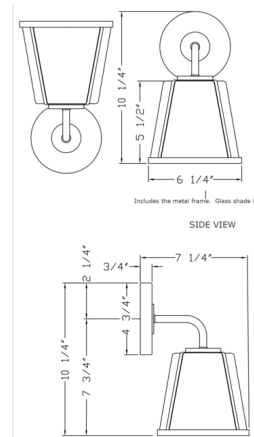

### Specifications

COLOR . . . . . White  
 BODY FINISH . . . . . Antique Gold  
 WATTAGE . . . . . 17W  
 DIMMER . . . . . Standard 120V  
 DIMENSIONS . . . . . 6.25"W x 10.25"H x 7.25"D  
 BULB NOT INCLUDED . . . . . 1 x A19/Medium (E26)/17W/120V LED  
 OTHER BULB OPTIONS . . . . . A19/Medium (E26)/100W/120V Incandescent  
 COUNTRY OF ORIGIN . . . . . China

### Technical Information

PRODUCT DIMENSIONS . . . . . Backplate: 5" diameter x 0.75"D

CLICK TO VIEW PRODUCT

Notes: