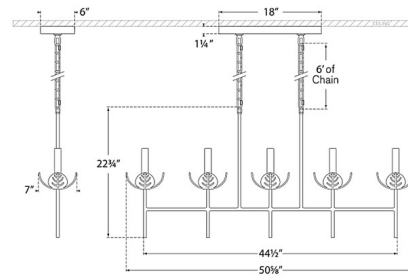

Shown in antique gold leaf / linen

Specifications

COLOR	Linen
BODY FINISH	Antique Gold Leaf
WATTAGE	300W
DIMMER	Standard 120V
DIMENSIONS	50.625"L x 7"W x 22.75"H
BULB NOT INCLUDED	5 x B10/Candelabra (E12)/60W/120V Incandescent
OTHER BULB OPTIONS	5 x B10/Candelabra (E12)/120V LED