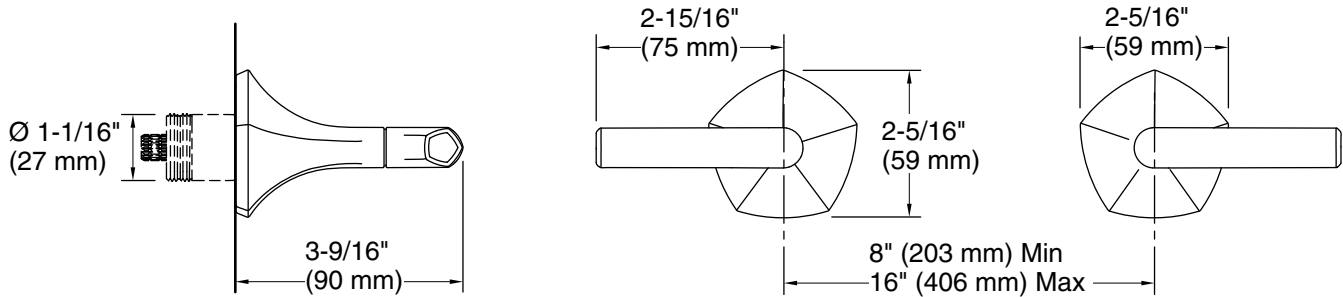

### Technical Information

All product dimensions are nominal.

Faucet flow rate: 1.2 gal/min (4.5 l/min)