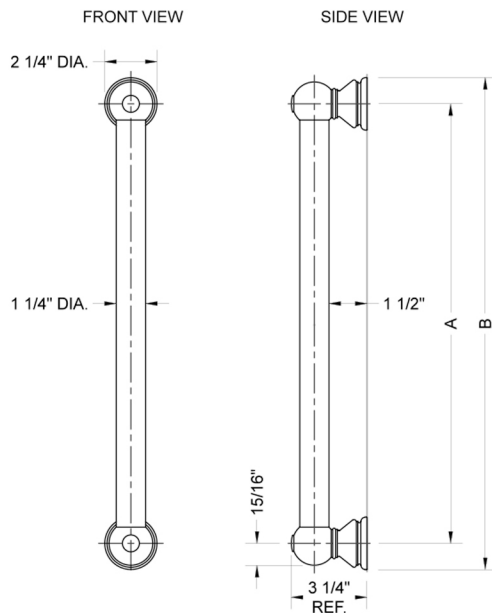

24" G30 Straight Grab Bar

Model #: G30-24-

FEATURES:

- Grab bars are ADA compliant when installed properly
- All brass construction, fully polished & plated
- Style options to complement all collections
- Optional handshower sliders and toilet paper/washcloth holders can be added only upon initial order
- *NOTE: GRAB BARS OVER 32" REQUIRE A MIDDLE POST
- All grab bars can be custom sized. Contact JACLO for pricing & availability

SPECIFICATION DRAWING:

BRASS LUXURY GRAB BAR			
PART. #	DESCRIPTION	A	B
G30-12-XX	12" CENTER TO CENTER	12"	14 1/4"
G30-16-XX	16" CENTER TO CENTER	16"	18 1/4"
G30-18-XX	18" CENTER TO CENTER	18"	20 1/4"
G30-24-XX	24" CENTER TO CENTER	24"	28 1/4"
G30-32-XX	32" CENTER TO CENTER	32"	44 1/4"
*NOTE: GRAB BARS OVER 32" REQUIRE A MIDDLE POST			
G30-36-XX	36" CENTER TO CENTER	36"	38 1/4"
G30-42-XX	42" CENTER TO CENTER	42"	44 1/4"
G30-48-XX	48" CENTER TO CENTER	48"	50 1/4"
G30-60-XX	60" CENTER TO CENTER	60"	62 1/4"