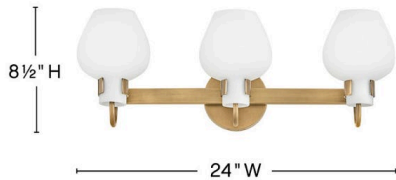

### MEDIUM VANITY

Crafted from timeless etched opal glass, Sylvie's tulip-shaped shades provide softly diffused illumination and a touch of transitional charm. Minimalist open cuffs and simple back plates ground each fixture with a versatile Black or Heritage Brass finish.

DETAILS	
FINISH:	Heritage Brass
MATERIAL:	Steel
GLASS:	Etched Opal
DIMMABLE:	YES - WITH DIMMABLE LAMP (NOT INCLUDED)

DIMENSIONS	
WIDTH:	24"
HEIGHT:	8.5"
WEIGHT:	5.1lb
BACK PLATE:	5" Dia.
EXTENSION:	7"
TOP TO OUTLET:	6"

LIGHT SOURCE	
LIGHT SOURCE:	Socketed
WATTAGE:	3-5w Cand. LED, 60w Equiv.
VOLTAGE:	120v

SHIPPING	
CARTON LENGTH:	29
CARTON WIDTH:	10.8
CARTON HEIGHT:	10.5
CARTON WEIGHT:	7.2

#### PRODUCT DETAILS:

- Invisimount hardware is hidden on the backplate for a clean silhouette
- This fixture can only be mounted with shades/glass facing up toward the ceiling
- Damp Rated
- Merging the best of traditional and modern elements with a sophisticated and streamlined look