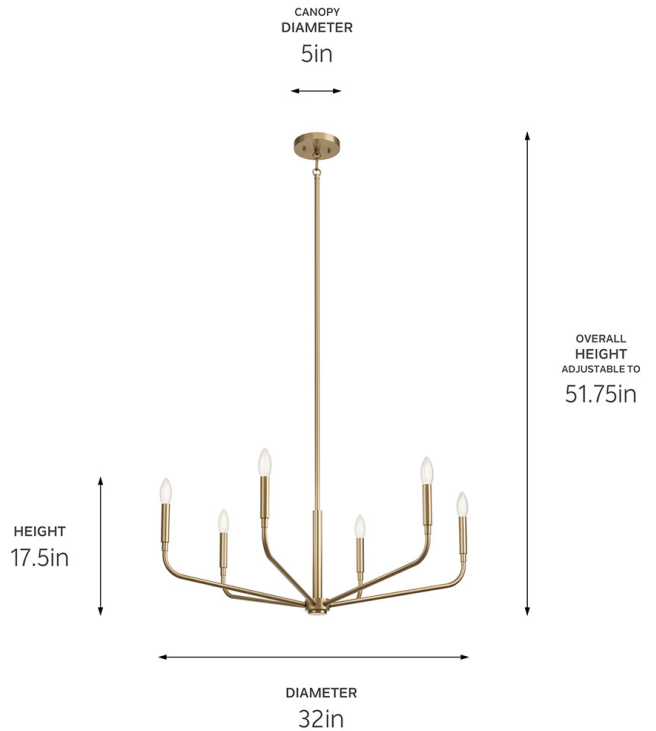

SPECIFICATIONS

Certifications/Qualifications

ADA Compliant	No
Prop65	Yes
Location Rating	Dry
	kichler.com/warranty

Dimensions

Height	17.5"
Overall Height	51.75"
Weight	6.75 LBS
Canopy Width	5"
Canopy Depth	1"

Electrical

Input Voltage	120 V

Light Source

Light Source	Bulb
Lamp Included	Not Included
# Of Bulbs/LED Modules	6
Max Or Nominal Watt	60 W
Lamp Type	B
Socket Type	E12 (Candelabra)
Dimmable	Yes

Mounting/Installation

Interior/Exterior	Interior Product
Mounting Weight	6.75 LBS
Lead Wire Length	144
Wire Connectors	Wire Nuts

FIXTURE ATTRIBUTES

Housing/Glass

Primary Material	Steel
Shade Included	No
Max Stem Tilt	90 °

Product/Ordering Information

Sku	52718CPZ
Finish	Champagne Bronze™
UPC	783927046978

Finishes

- Black
- Brushed Nickel
- Champagne Bronze™