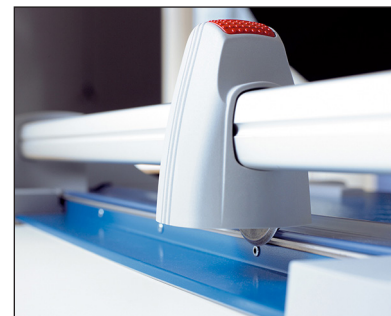

Features a ground self-sharpening rotary blade that cuts in either direction.

Specifications

Item	Cut Length	Capacity	Dimensions	Optional Stand
440	14 1/8"	30 Sheets	22" x 15 1/8"	
442	20"	30 Sheets	28" x 15 1/8"	
444	26 3/8"	25 Sheets	34 1/4" x 15 1/8"	
446	36 1/8"	22 Sheets	44 1/8" x 15 1/8"	# 796
448	51 1/8"	20 Sheets	59" x 15 1/8"	# 798
472	72"	12 Sheets	79 1/2" x 15 1/8"	# 799

Dahle North America, Inc.
49 Vose Farm Road
Peterborough, NH 03458
(800) 995.1379 / www.dahle.com

Authorized Dealer