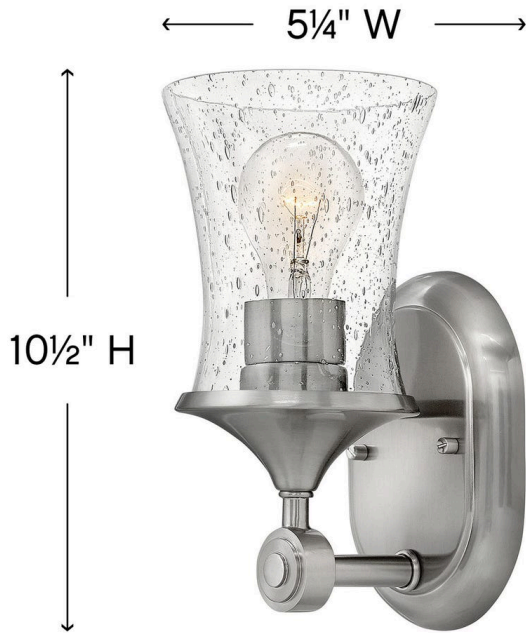

THISTLEDOWN

51800BN-CL

MEDIUM SINGLE LIGHT VANITY

Thistledown is an updated traditional design with smooth, flowing lines and a practical elegance that adds sophistication to any space.

DETAILS	
FINISH:	Brushed Nickel
MATERIAL:	Steel
GLASS:	Clear Seedy
DIMMABLE:	YES - WITH DIMMABLE LAMP (NOT INCLUDED)

DIMENSIONS	
WIDTH:	5.3"
HEIGHT:	10.5"
WEIGHT:	2.5lb
BACK PLATE:	5"W X 7"H
EXTENSION:	6.3"
TOP TO OUTLET:	7"

LIGHT SOURCE	
LIGHT SOURCE:	Socketed
WATTAGE:	1-12w Med. LED, 100w Equiv. or 1-100w Med.
VOLTAGE:	120v

SHIPPING	
CARTON LENGTH:	9.1
CARTON WIDTH:	7.9
CARTON HEIGHT:	12.4
CARTON WEIGHT:	3.3

PRODUCT DETAILS:

- Classic, elegant lines and timeless details enhance a traditional space
- Fixture can be mounted either up or down
- Suitable for use in damp locations as defined by NEC and CEC. Meets United States UL Underwriters Laboratories & CSA Canadian Standards Association Product Safety Standards.

HINKLEY

HINKLEY
33000 Pin Oak Parkway
Avon Lake, OH 44012

PHONE: (440) 653-5500
Toll Free: 1 (800) 446-5539

hinkley.com