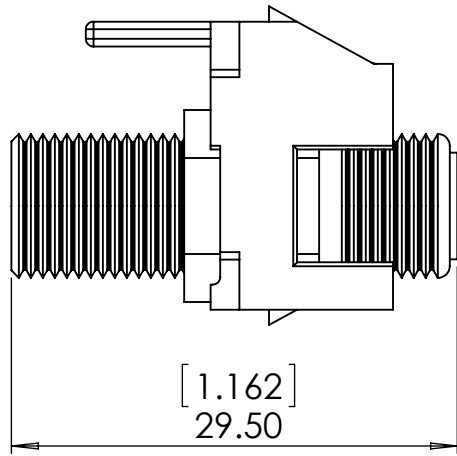

2

1

B

B

A

A

PROPRIETARY AND CONFIDENTIAL
THE INFORMATION CONTAINED
IN THIS DRAWING IS THE SOLE
PROPERTY OF On-Q/LEGRAND.
ANY REPRODUCTION IN PART OR
AS A WHOLE WITHOUT THE WRITTEN
PERMISSION OF On-Q/LEGRAND
IS PROHIBITED. DRAWING IS SUBJECT
TO CHANGE WITHOUT NOTICE.

P.O. Box 60907
Middletown, PA 17106-0907
1-800-321-2343

TITLE:

GOLD STANDARD F CONNECTOR

SIZE	DWG NO	FILE NAME	CUST REV
A	WP3480-WH	CD-WP3480-WH	A
REVISED DATE	SCALE	SHEET	
3/26/2015	NONE	1 OF 1	

2

1