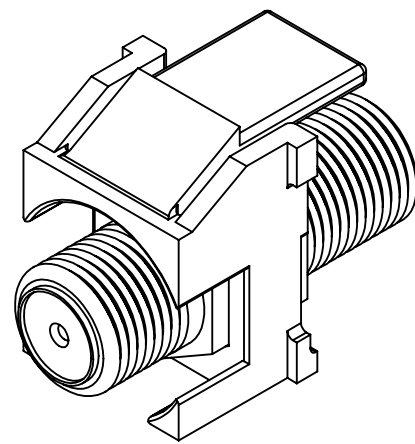

2

1

B

B

A

A

PROPRIETARY AND CONFIDENTIAL
THE INFORMATION CONTAINED
IN THIS DRAWING IS THE SOLE
PROPERTY OF On-Q/LEGRAND.
ANY REPRODUCTION IN PART OR
AS A WHOLE WITHOUT THE WRITTEN
PERMISSION OF On-Q/LEGRAND
IS PROHIBITED. DRAWING IS SUBJECT
TO CHANGE WITHOUT NOTICE.

P.O. Box 60907
Middletown, PA 17106-0907
1-800-321-2343

TITLE:

GOLD STANDARD F CONNECTOR

SIZE	DWG NO	FILE NAME	CUST REV
A	WP3480-WH	CD-WP3480-WH	A
REVISED DATE	SCALE	SHEET	
3/26/2015	NONE	1 OF 1	

2

1