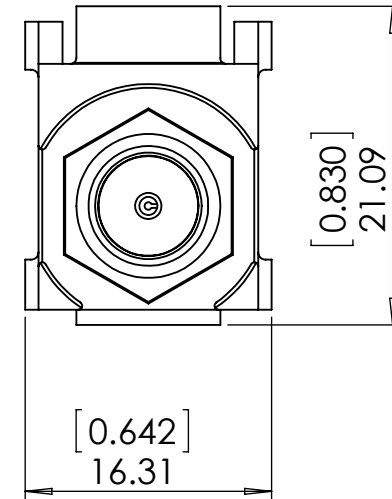

2

1

B

B

A

A

PROPRIETARY AND CONFIDENTIAL
THE INFORMATION CONTAINED
IN THIS DRAWING IS THE SOLE
PROPERTY OF On-Q/LEGRAND.
ANY REPRODUCTION IN PART OR
AS A WHOLE WITHOUT THE WRITTEN
PERMISSION OF On-Q/LEGRAND
IS PROHIBITED. DRAWING IS SUBJECT
TO CHANGE WITHOUT NOTICE.

P.O. Box 60907
Middletown, PA 17106-0907
1-800-321-2343

TITLE:

GOLD STANDARD F CONNECTOR

SIZE	DWG NO	FILE NAME	CUST REV
A	WP3480-WH	CD-WP3480-WH	A
REVISED DATE	SCALE	SHEET	
3/26/2015	NONE	1 OF 1	

2

1