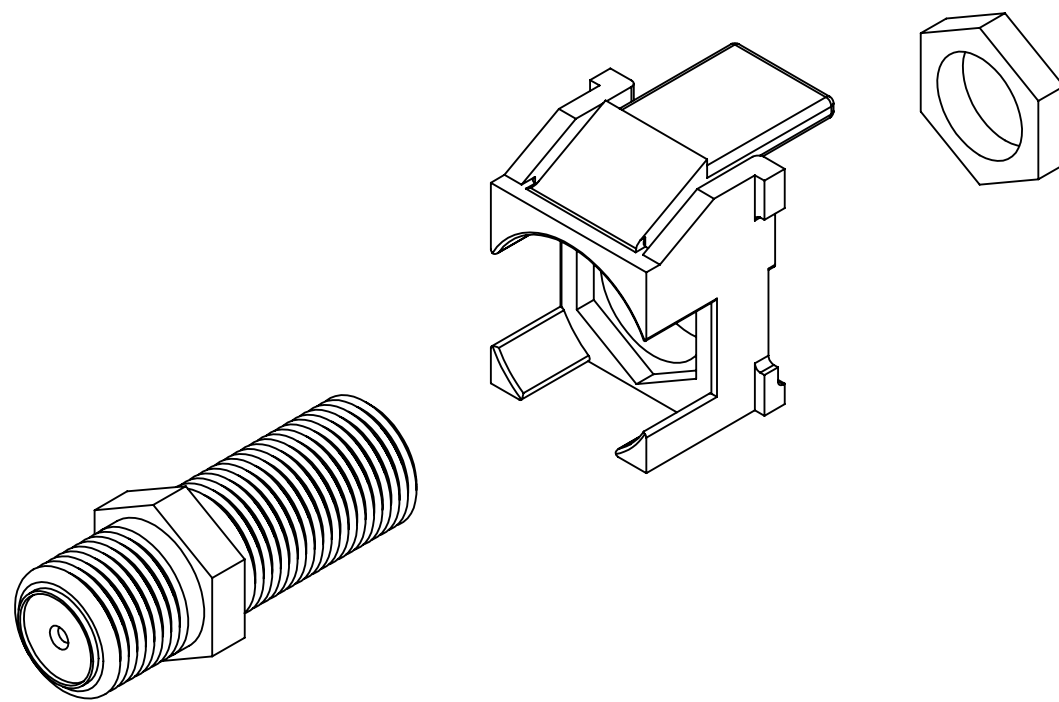

2

1

B

B

A

A

PROPRIETARY AND CONFIDENTIAL
THE INFORMATION CONTAINED
IN THIS DRAWING IS THE SOLE
PROPERTY OF On-Q/LEGRAND.
ANY REPRODUCTION IN PART OR
AS A WHOLE WITHOUT THE WRITTEN
PERMISSION OF On-Q/LEGRAND
IS PROHIBITED. DRAWING IS SUBJECT
TO CHANGE WITHOUT NOTICE.

P.O. Box 60907
Middletown, PA 17106-0907
1-800-321-2343

TITLE:

GOLD STANDARD F CONNECTOR

SIZE	DWG NO	FILE NAME	CUST REV
A	WP3480-WH	CD-WP3480-WH	A
REVISED DATE	SCALE	SHEET	
3/26/2015	NONE	1 OF 1	

2

1