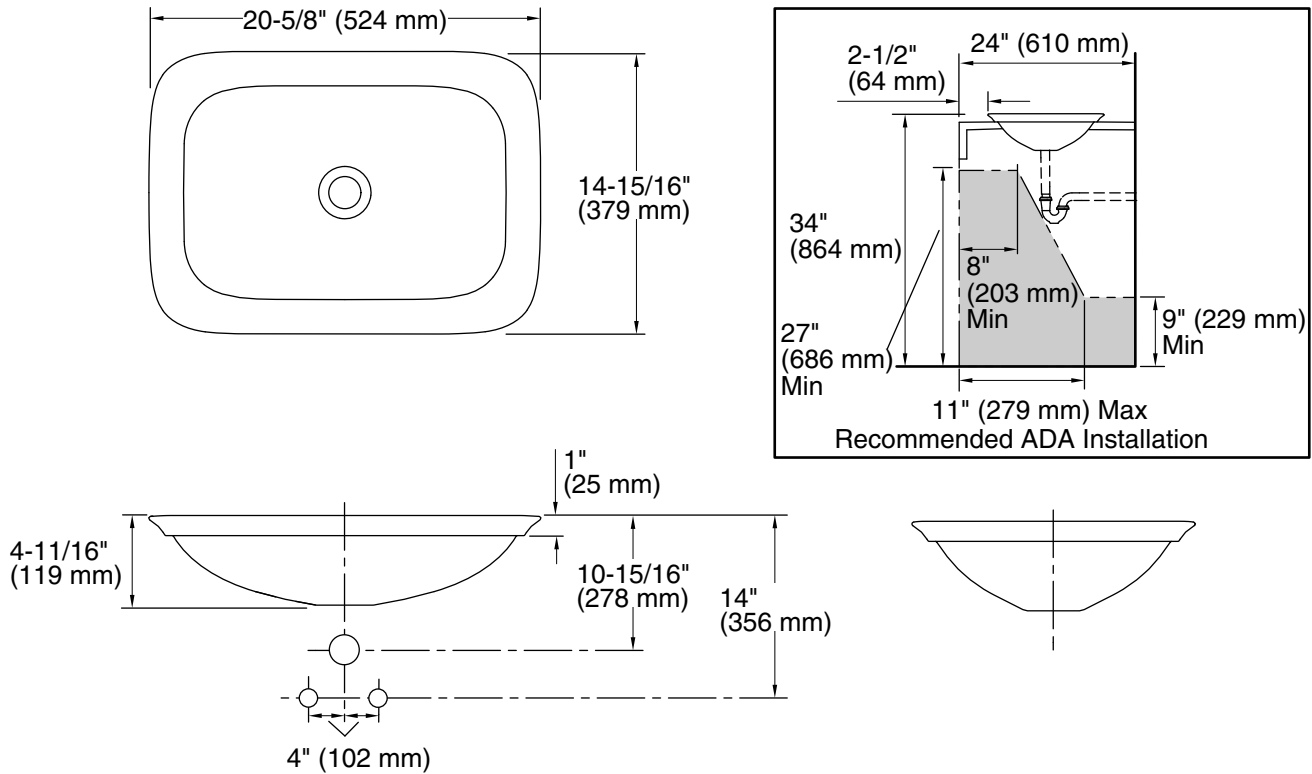

■ B11 Ice

Technical Information

All product dimensions are nominal.

Basin configuration:	Single Bowl
Basin area (Only):	Length: 20-1/8" (511 mm) Width: 14-3/8" (366 mm) Bowl depth: 3-7/8" (99 mm)
With overflow:	No
Template:	1190263-7, not required, included