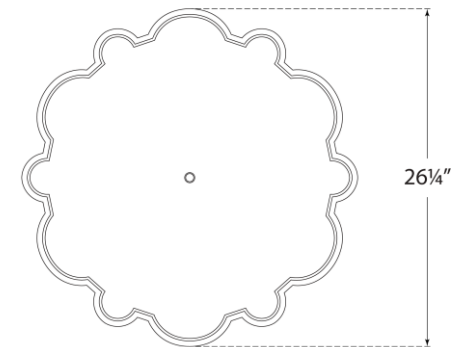

TEAR SHEET

Markos Grande Flush Mount

Item # AH 4021GM-FG

Designer: Alexa Hampton

Height: 12.25"

Width: 26.25"

Finishes: BSL/G, G, GM, NB, PN, WHT/G

Glass Options: FA

Socket: 4 - E26 Keyless

Wattage: 4 - 40 B11

Weight: 40 Pounds

Front View

Bottom View