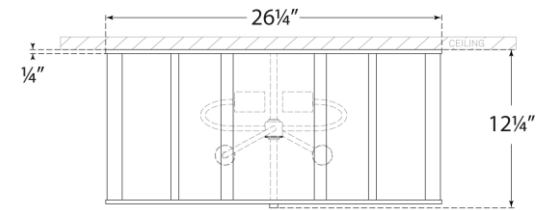

TEAR SHEET

Markos Grande Flush Mount

Item # AH 4021GM-FG

Designer: Alexa Hampton

Height: 12.25"

Width: 26.25"

Finishes: BSL/G, G, GM, NB, PN, WHT/G

Glass Options: FA

Socket: 4 - E26 Keyless

Wattage: 4 - 40 B11

Weight: 40 Pounds

Front View

Bottom View